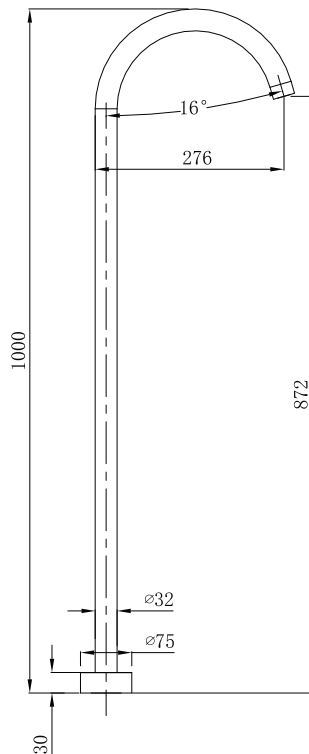

Mizu Drift MK2 Floor Mount Bath Outlet Trim Brushed Gold

9509535

SPECIFICATIONS

Recommended Use	Domestic, Hotel & Commercial
Colour	Brushed Gold
Finish	Brushed
Material	DR Brass
Recommended Pressure Range	150 - 800 kPa
Maximum Continuous Working Temperature	70 deg C
Suitable for Storage Tank Hot Water	Yes
Suitable for Continuous Flow Hot Water	Yes
Suitable for Gravity Feed Hot Water	No

WARRANTY

Warranty - Domestic Use	10 Years
Spare Parts & Labour	12 Months

Please refer to Warranty Page for full Terms and Conditions

Dimensions are nominal measurements only.

CLEANING RECOMMENDATIONS:

We recommend the use of soapy water or approved cleaners. This product should not be cleaned with abrasive materials. Damage caused by any improper treatment is not covered by the product warranty. Refer to Warranty Conditions

Disclaimer: Products in this specification manual must by regulation be installed by licensed and registered trade people. The manufacturer/distributor reserves the right to vary specifications or delete models from their range without prior notification. Dimensions are nominal measurements only. Dimensions and set-outs listed are correct at time of publication however the manufacturer/distributor takes no responsibility for printing errors.

Published 30/08/2021

To see the complete Mizu range go to www.reece.com.au

WaterMark
AS/NZS 3718
WM-022094