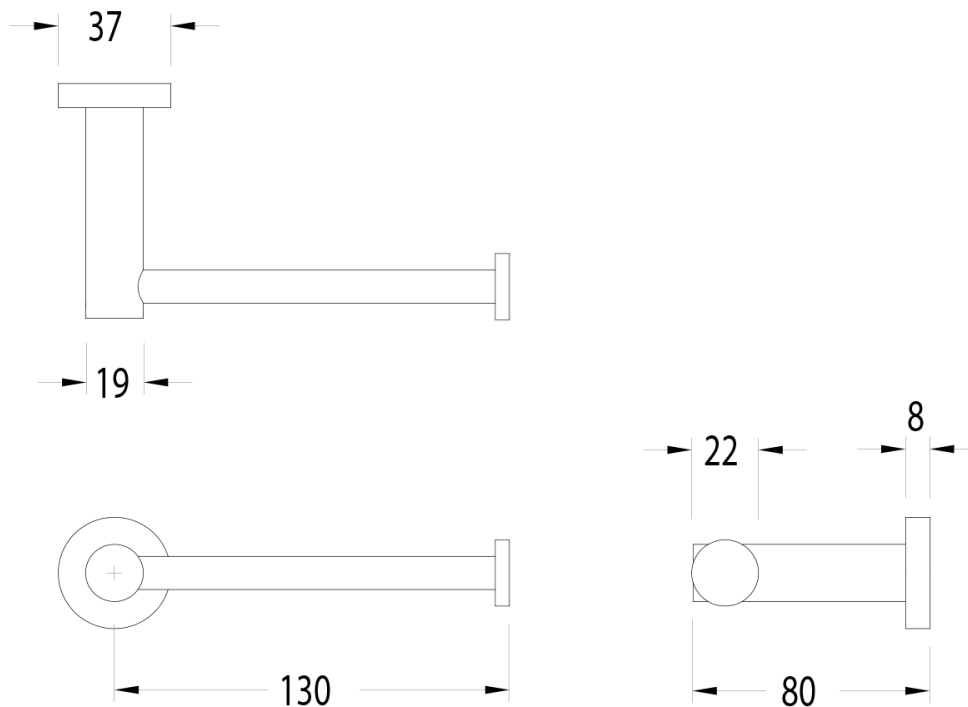

Milli Mood Edit Toilet Roll Holder PVD Brushed Gunmetal

9511784

SPECIFICATIONS

Recommended Use	Domestic, Hotel & Commercial
Colour	Brushed Gunmetal
Material	DR Brass

WARRANTY

Replacement Only - Domestic Use 15 Years

Please refer to Warranty Page for full Terms and Conditions

Dimensions are nominal measurements only.

CLEANING RECOMMENDATIONS:

We recommend the use of soapy water or approved cleaners. This product should not be cleaned with abrasive materials. Damage caused by any improper treatment is not covered by the product warranty. Refer to Warranty Conditions

Disclaimer: Products in this specification manual must by regulation be installed by licensed and registered trade people. The manufacturer/distributor reserves the right to vary specifications or delete models from their range without prior notification. Dimensions are nominal measurements only. Dimensions and set-outs listed are correct at time of publication however the manufacturer/distributor takes no responsibility for printing errors.

Published 28/03/2022

To see the complete Milli range go to www.reece.com.au