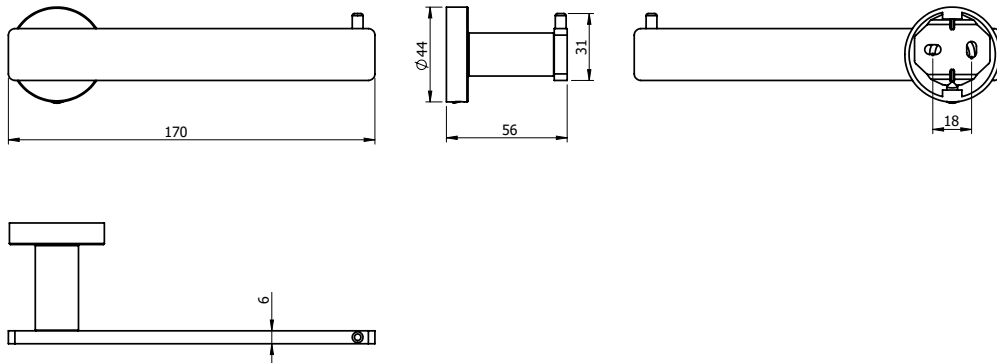

Milli Marle Edit Straight Toilet Roll Holder Matte Black

9511280

SPECIFICATIONS

Recommended Use	Domestic, Hotel & Commercial
Colour	Matte Black
Material	Aluminium

WARRANTY

Replacement Only - Domestic Use 15 Years

Please refer to Warranty Page for full Terms and Conditions

Dimensions are nominal measurements only.

CLEANING RECOMMENDATIONS:

We recommend the use of soapy water or approved cleaners. This product should not be cleaned with abrasive materials. Damage caused by any improper treatment is not covered by the product warranty. Refer to Warranty Conditions

Disclaimer: Products in this specification manual must by regulation be installed by licensed and registered trade people. The manufacturer/distributor reserves the right to vary specifications or delete models from their range without prior notification. Dimensions are nominal measurements only. Dimensions and set-outs listed are correct at time of publication however the manufacturer/distributor takes no responsibility for printing errors.

Published 25/03/2022

To see the complete Milli range go to
www.reece.com.au