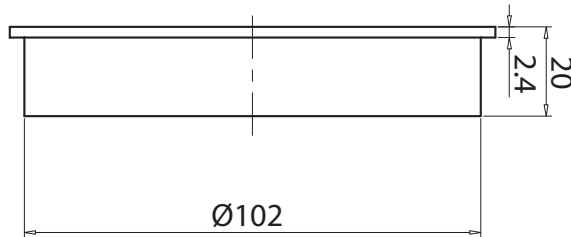

mizu

Mizu Drift Brass Trapscrew Grate Square 100mm Brushed Gunmetal

246027

SPECIFICATIONS

Recommended Use	Domestic, Hotel & Commercial
Material	Brass
Colour	Brushed Gunmetal
Finish	Brushed

WARRANTY

Replacement Only - Domestic Use	12 Months

Please refer to Warranty Page for full Terms and Conditions

Dimensions are nominal measurements only.

CLEANING RECOMMENDATIONS:

We recommend using a soft cloth or moist sponge with soapy water or mild detergent. Rinse with clean water, towel dry after cleaning. Clean regularly to protect surface finish. Do not use chemical or abrasive cleaners, avoid using a scrubbing brush or scourer sponge to clean. A soft brush can be used for hard to reach places. Damage caused by any improper treatment is not covered by the product warranty. Refer to Warranty Conditions.

Disclaimer: Products in this specification manual must by regulation be installed by licensed and registered trade people. The manufacturer/distributor reserves the right to vary specifications or delete models from their range without prior notification. Dimensions are nominal measurements only. Dimensions and set-outs listed are correct at time of publication however the manufacturer/distributor takes no responsibility for printing errors.

Published 04/11/2022

To see the complete Mizu range go to
www.reece.com.au