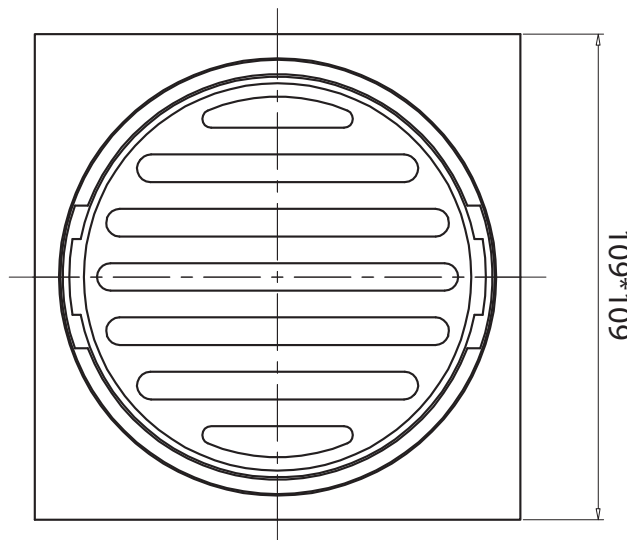

mizu

Mizu Drift Brass Trapscrew Grate Square 100mm Brushed Gunmetal

246027

SPECIFICATIONS

Recommended Use	Domestic, Hotel & Commercial
Material	Brass
Colour	Brushed Gunmetal
Finish	Brushed

WARRANTY

Replacement Only - Domestic Use	12 Months

Please refer to Warranty Page for full Terms and Conditions

Dimensions are nominal measurements only.

CLEANING RECOMMENDATIONS:

We recommend using a soft cloth or moist sponge with soapy water or mild detergent. Rinse with clean water, towel dry after cleaning. Clean regularly to protect surface finish. Do not use chemical or abrasive cleaners, avoid using a scrubbing brush or scourer sponge to clean. A soft brush can be used for hard to reach places. Damage caused by any improper treatment is not covered by the product warranty. Refer to Warranty Conditions.

Disclaimer: Products in this specification manual must by regulation be installed by licensed and registered trade people. The manufacturer/distributor reserves the right to vary specifications or delete models from their range without prior notification. Dimensions are nominal measurements only. Dimensions and set-outs listed are correct at time of publication however the manufacturer/distributor takes no responsibility for printing errors.

Published 04/11/2022

To see the complete Mizu range go to
www.reece.com.au