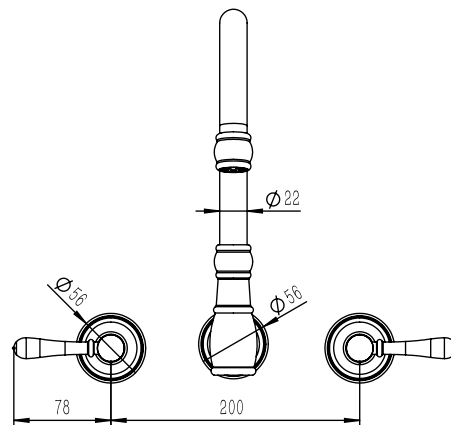

Milli Voir Gooseneck Wall Sink Set Lever Brushed Gold (4 Star)

2266242

SPECIFICATIONS

Recommended Use	Domestic, Hotel & Commercial
Colour	Brushed Gold
Body Material	DR Brass
Recommended Pressure Range	150 - 500 kPa
Maximum Continuous Working Temperature	80 deg C
Suitable for Storage Tank Hot Water	Yes
Suitable for Continuous Flow Hot Water	Yes
Suitable for Gravity Feed Hot Water	No

WARRANTY

Warranty - Domestic Use	15 Years
Spare Parts & Labour	12 Months

Please refer to Warranty Page for full Terms and Conditions

Dimensions are nominal measurements only.

CLEANING RECOMMENDATIONS:

We recommend the use of soapy water or approved cleaners. This product should not be cleaned with abrasive materials. Damage caused by any improper treatment is not covered by the product warranty. Refer to Warranty Conditions

Disclaimer: Products in this specification manual must by regulation be installed by licensed and registered trade people. The manufacturer/distributor reserves the right to vary specifications or delete models from their range without prior notification. Dimensions are nominal measurements only. Dimensions and set-outs listed are correct at time of publication however the manufacturer/distributor takes no responsibility for printing errors.

Published 19/03/2024

To see the complete Milli range go to www.reece.com.au