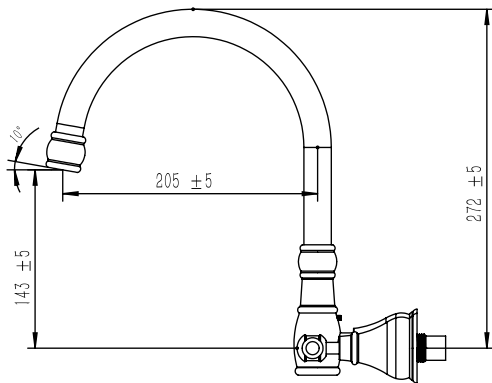

Milli Voir Gooseneck Wall Sink Set Lever Brushed Gold (4 Star)

2266242

SPECIFICATIONS

Recommended Use	Domestic, Hotel & Commercial
Colour	Brushed Gold
Body Material	DR Brass
Recommended Pressure Range	150 - 500 kPa
Maximum Continuous Working Temperature	80 deg C
Suitable for Storage Tank Hot Water	Yes
Suitable for Continuous Flow Hot Water	Yes
Suitable for Gravity Feed Hot Water	No

WARRANTY

Warranty - Domestic Use	15 Years
Spare Parts & Labour	12 Months

Please refer to Warranty Page for full Terms and Conditions

Dimensions are nominal measurements only.

CLEANING RECOMMENDATIONS:

We recommend the use of soapy water or approved cleaners. This product should not be cleaned with abrasive materials. Damage caused by any improper treatment is not covered by the product warranty. Refer to Warranty Conditions

Disclaimer: Products in this specification manual must by regulation be installed by licensed and registered trade people. The manufacturer/distributor reserves the right to vary specifications or delete models from their range without prior notification. Dimensions are nominal measurements only. Dimensions and set-outs listed are correct at time of publication however the manufacturer/distributor takes no responsibility for printing errors.

Published 19/03/2024

To see the complete Milli range go to www.reece.com.au