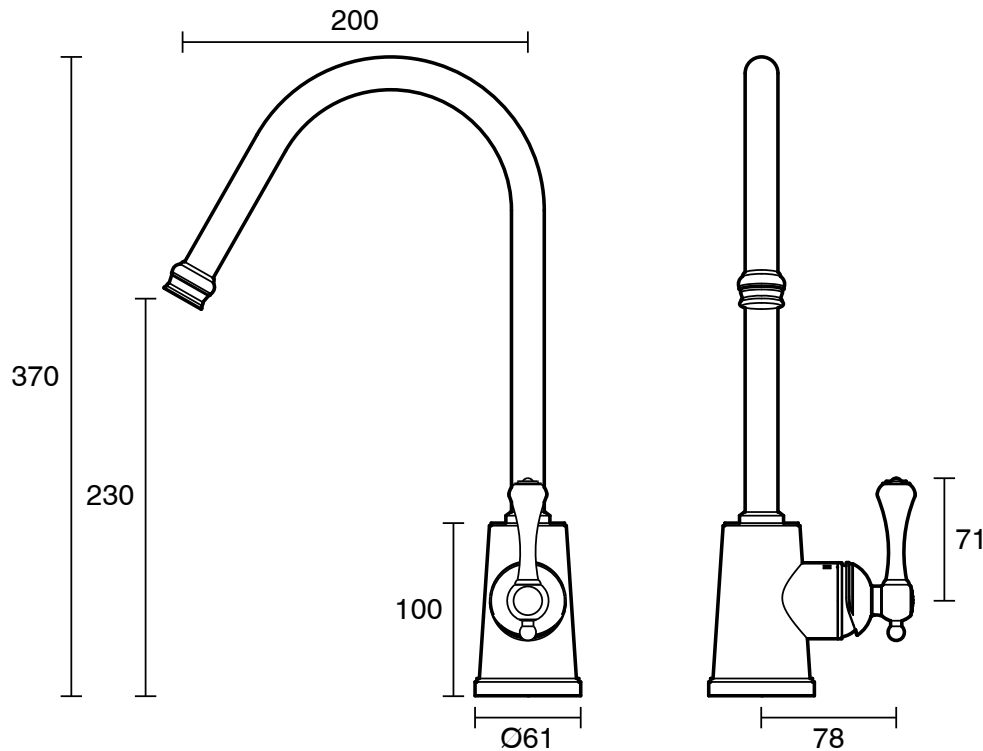

KADO

Kado Era Pull Out Sink Mixer Large Brushed Nickel (5 Star)

9512092

| SPECIFICATIONS | |
|--|------------------------------|
| Recommended Use | Domestic, Hotel & Commercial |
| Colour | Brushed Nickel |
| Finish | Brushed |
| Material | DR Brass |
| Recommended Pressure Range | 150 - 500 kPa |
| Maximum Continuous Working Temperature | 80 deg C |
| Suitable for Storage Tank Hot Water | Yes |
| Suitable for Continuous Flow Hot Water | Yes |
| Suitable for Gravity Feed Hot Water | No |
| WARRANTY | |
| Warranty - Domestic Use | 10 Years |
| Spare Parts & Labour | 12 Months |
| <i>Please refer to Warranty Page for full Terms and Conditions</i> | |