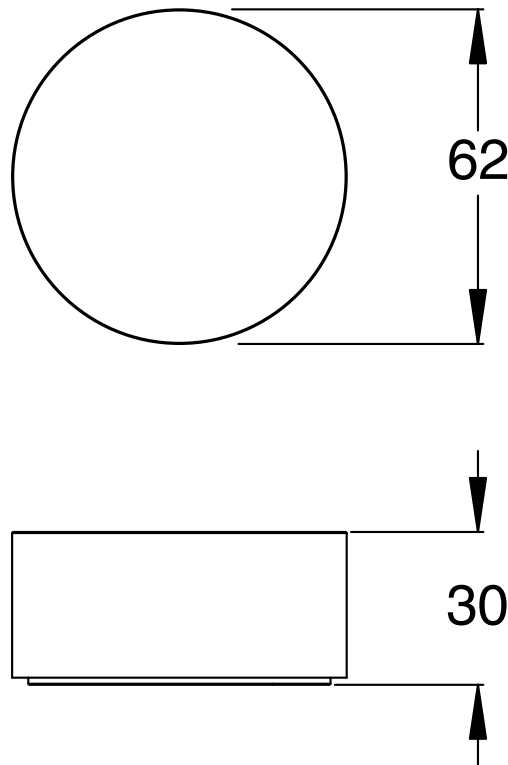

SUSSEX

Sussex Pure Progressive Top Mount Hob Mixer Tap with Linear Textured Handle PVD Matte Black

9511438

SPECIFICATIONS

Recommended Use	Residential;Commercial
Colour Finish	Matte Black
Primary Material	DR Brass
Recommended Pressure Range	150 - 500 kPa as per AS3500
Max Continuous Working Temperature (deg C)	65
Min Continuous Working Temperature (deg C)	1

WARRANTY

Residential Use (Years)	40
Commercial Use (Years)	10

Please refer to Sussex Warranty page for full Terms and Conditions

Dimensions are nominal measurements only.

CLEANING RECOMMENDATIONS:

We recommend the use of soapy water or approved cleaners. This product should not be cleaned with abrasive materials. Damage caused by any improper treatment is not covered by the product warranty. Refer to Warranty Conditions

Disclaimer: Products in this specification manual must by regulation be installed by licensed and registered trade people. The manufacturer/distributor reserves the right to vary specifications or delete models from their range without prior notification. Dimensions are nominal measurements only. Dimensions and set-outs listed are correct at time of publication however the manufacturer/distributor takes no responsibility for printing errors.

Published 01/04/2026

To see the complete Sussex range go to www.reece.com.au