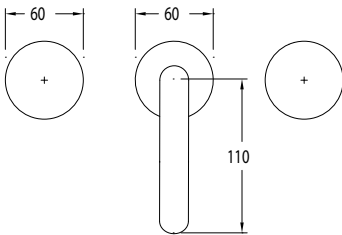

Milli Pure Basin Set with Diamond Textured Handles (5*)

SPECIFICATIONS

Recommended Use	Domestic, Commercial, Hotel
Colour Variations	Chrome, Matte Black, Brushed Nickel, Brushed Gunmetal
Recommended Pressure Range	300 - 500Kpa
Max Continuous Working Pressure	500Kpa
Max Continuous Working Temperature	65 deg. C
Suitable for Storage Tank Hot Water	Yes
Suitable for Continuous Flow Hot Water	Yes
Suitable for Gravity Feed Hot Water	No

WARRANTY

Warranty - Domestic Use	15 Years
Spare Parts	1 Year
Labour	1 Year

Please refer to Warranty Page for full Terms and Conditions

Dimensions are nominal measurements only.

Disclaimer: Products in this specification manual must by regulation be installed by licensed and registered trade people. The manufacturer/distributor reserves the right to vary specifications or delete models from their range without prior notification. Dimensions are nominal measurements only. Dimensions and set-outs listed are correct at time of publication however the manufacturer/distributor takes no responsibility for printing errors.

Published 31/01/2019