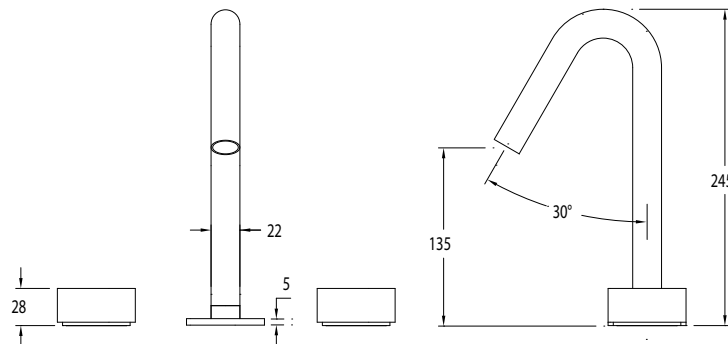

Milli Pure Basin Set with Diamond Textured Handles (5*)

SPECIFICATIONS

Recommended Use	Domestic, Commercial, Hotel
Colour Variations	Chrome, Matte Black, Brushed Nickel, Brushed Gunmetal
Recommended Pressure Range	300 - 500Kpa
Max Continuous Working Pressure	500Kpa
Max Continuous Working Temperature	65 deg. C
Suitable for Storage Tank Hot Water	Yes
Suitable for Continuous Flow Hot Water	Yes
Suitable for Gravity Feed Hot Water	No

WARRANTY

Warranty - Domestic Use	15 Years
Spare Parts	1 Year
Labour	1 Year

Please refer to Warranty Page for full Terms and Conditions

Dimensions are nominal measurements only.

Disclaimer: Products in this specification manual must by regulation be installed by licensed and registered trade people. The manufacturer/distributor reserves the right to vary specifications or delete models from their range without prior notification. Dimensions are nominal measurements only. Dimensions and set-outs listed are correct at time of publication however the manufacturer/distributor takes no responsibility for printing errors.

Published 31/01/2019