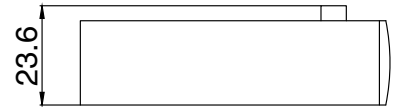

Dimensions are nominal measurements only.

CLEANING RECOMMENDATIONS:

We recommend the use of soapy water or approved cleaners. This product should not be cleaned with abrasive materials. Damage caused by any improper treatment is not covered by the product warranty. Refer to Warranty Conditions

Disclaimer: Products in this specification manual must by regulation be installed by licensed and registered trade people. The manufacturer/distributor reserves the right to vary specifications or delete models from their range without prior notification. Dimensions are nominal measurements only. Dimensions and set-outs listed are correct at time of publication however the manufacturer/distributor takes no responsibility for printing errors.

Published 25/11/2024

To see the complete Mizu range go to www.reece.com.au