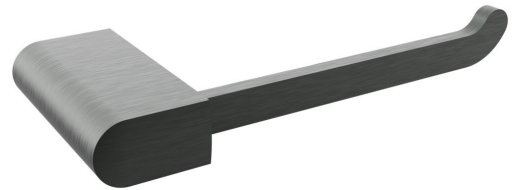

Mizu Soothe Toilet Roll Holder Brushed Gunmetal

2265123

SPECIFICATIONS

Recommended Use	Domestic;Hotel;Commercial
Colour Finish	Brushed Gunmetal
Primary Material	Brass

WARRANTY

Replacement Only - Domestic Use (Years)	10
Parts Replacement Only (Years)	1

Please refer to Warranty Page for full Terms and Conditions

Dimensions are nominal measurements only.

CLEANING RECOMMENDATIONS:

We recommend the use of soapy water or approved cleaners. This product should not be cleaned with abrasive materials. Damage caused by any improper treatment is not covered by the product warranty. Refer to Warranty Conditions

Disclaimer: Products in this specification manual must by regulation be installed by licensed and registered trade people. The manufacturer/distributor reserves the right to vary specifications or delete models from their range without prior notification. Dimensions are nominal measurements only. Dimensions and set-outs listed are correct at time of publication however the manufacturer/distributor takes no responsibility for printing errors.

Published 25/11/2024

To see the complete Mizu range go to www.reece.com.au