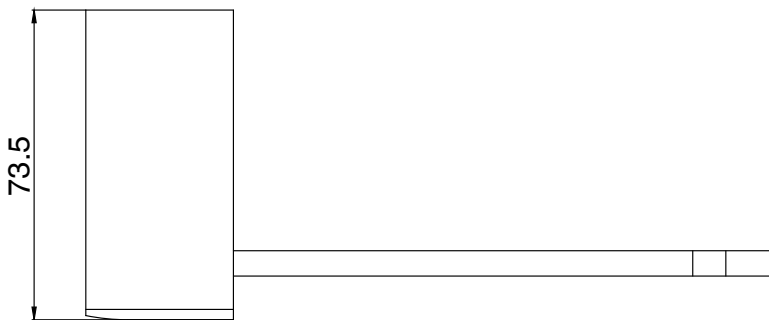

Mizu Soothe Toilet Roll Holder Brushed Gunmetal

2265123

SPECIFICATIONS

Recommended Use	Domestic;Hotel;Commercial
Colour Finish	Brushed Gunmetal
Primary Material	Brass

WARRANTY

Replacement Only - Domestic Use (Years)	10
Parts Replacement Only (Years)	1

Please refer to Warranty Page for full Terms and Conditions

Dimensions are nominal measurements only.

CLEANING RECOMMENDATIONS:

We recommend the use of soapy water or approved cleaners. This product should not be cleaned with abrasive materials. Damage caused by any improper treatment is not covered by the product warranty. Refer to Warranty Conditions

Disclaimer: Products in this specification manual must by regulation be installed by licensed and registered trade people. The manufacturer/distributor reserves the right to vary specifications or delete models from their range without prior notification. Dimensions are nominal measurements only. Dimensions and set-outs listed are correct at time of publication however the manufacturer/distributor takes no responsibility for printing errors.

Published 25/11/2024

To see the complete Mizu range go to www.reece.com.au