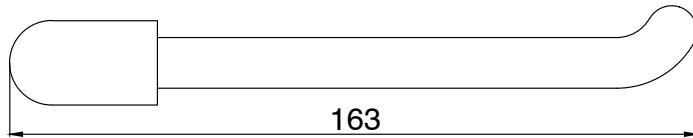

Mizu Soothe Toilet Roll Holder Brushed Gunmetal

2265123

SPECIFICATIONS

Recommended Use	Domestic;Hotel;Commercial
Colour Finish	Brushed Gunmetal
Primary Material	Brass

WARRANTY

Replacement Only - Domestic Use (Years)	10
Parts Replacement Only (Years)	1

Please refer to Warranty Page for full Terms and Conditions

Dimensions are nominal measurements only.

CLEANING RECOMMENDATIONS:

We recommend the use of soapy water or approved cleaners. This product should not be cleaned with abrasive materials. Damage caused by any improper treatment is not covered by the product warranty. Refer to Warranty Conditions

Disclaimer: Products in this specification manual must by regulation be installed by licensed and registered trade people. The manufacturer/distributor reserves the right to vary specifications or delete models from their range without prior notification. Dimensions are nominal measurements only. Dimensions and set-outs listed are correct at time of publication however the manufacturer/distributor takes no responsibility for printing errors.

Published 25/11/2024

To see the complete Mizu range go to www.reece.com.au