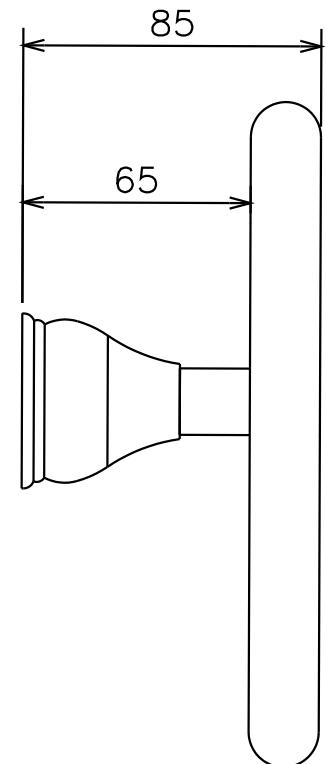

Milli Monument Edit Towel Ring Brushed Gold

2266252

SPECIFICATIONS

Recommended Use	Domestic, Hotel & Commercial
Colour	Brushed Gold
Material	Brass

WARRANTY

Replacement Only - Domestic Use	15 Years
Parts Replacement Only	12 Months

Please refer to Warranty Page for full Terms and Conditions

Dimensions are nominal measurements only.

CLEANING RECOMMENDATIONS:

We recommend the use of soapy water or approved cleaners. This product should not be cleaned with abrasive materials. Damage caused by any improper treatment is not covered by the product warranty. Refer to Warranty Conditions

Disclaimer: Products in this specification manual must by regulation be installed by licensed and registered trade people. The manufacturer/distributor reserves the right to vary specifications or delete models from their range without prior notification. Dimensions are nominal measurements only. Dimensions and set-outs listed are correct at time of publication however the manufacturer/distributor takes no responsibility for printing errors.

Published 12/10/2023

To see the complete Milli range go to www.reece.com.au