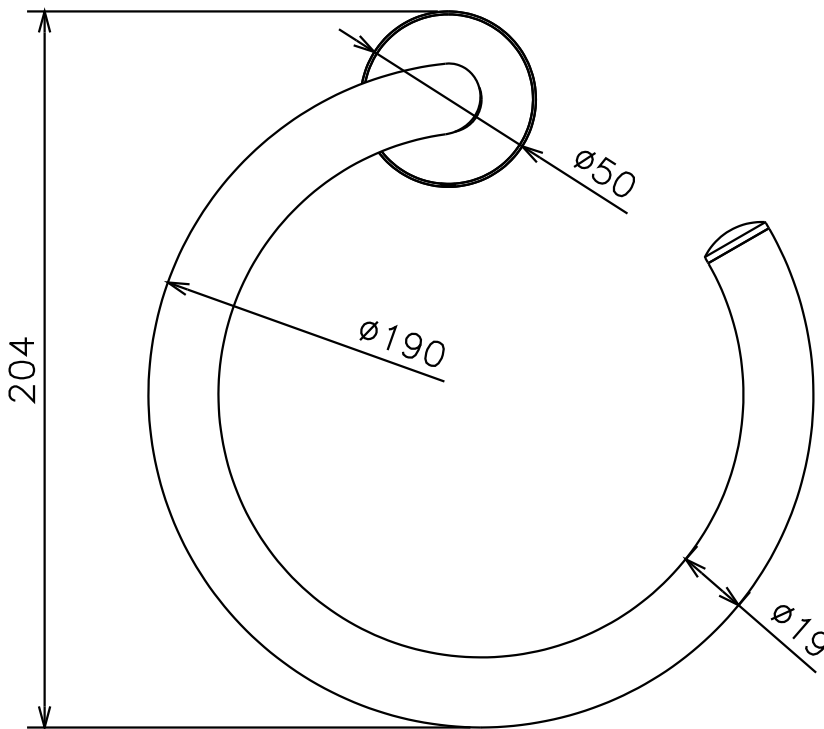

Milli Monument Edit Towel Ring Brushed Gold

2266252

SPECIFICATIONS

Recommended Use	Domestic, Hotel & Commercial
Colour	Brushed Gold
Material	Brass

WARRANTY

Replacement Only - Domestic Use	15 Years
Parts Replacement Only	12 Months

Please refer to Warranty Page for full Terms and Conditions

Dimensions are nominal measurements only.

CLEANING RECOMMENDATIONS:

We recommend the use of soapy water or approved cleaners. This product should not be cleaned with abrasive materials. Damage caused by any improper treatment is not covered by the product warranty. Refer to Warranty Conditions

Disclaimer: Products in this specification manual must by regulation be installed by licensed and registered trade people. The manufacturer/distributor reserves the right to vary specifications or delete models from their range without prior notification. Dimensions are nominal measurements only. Dimensions and set-outs listed are correct at time of publication however the manufacturer/distributor takes no responsibility for printing errors.

Published 12/10/2023

To see the complete Milli range go to www.reece.com.au