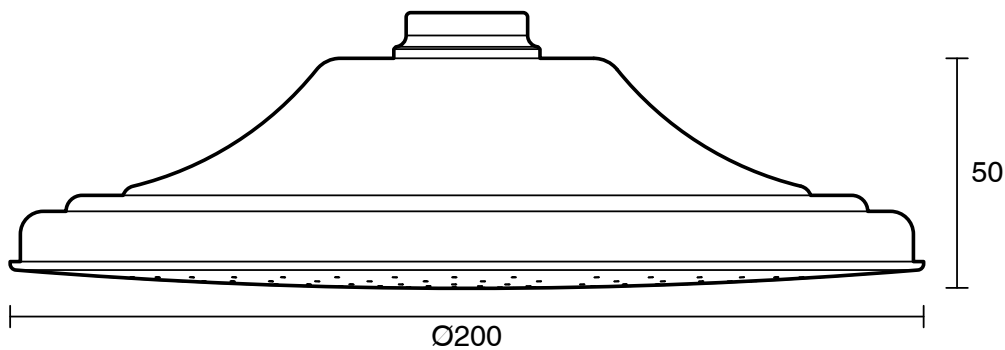

KADO

Kado Era Shower Rose Only 200mm Brushed Nickel (4 Star)

9512128

SPECIFICATIONS

Recommended Use	Domestic, Hotel & Commercial
Colour	Brushed Nickel
Finish	Brushed
Material	DR Brass
Recommended Pressure Range	150 - 500 kPa
Maximum Continuous Working Temperature	80 deg C
Suitable for Storage Tank Hot Water	Yes
Suitable for Continuous Flow Hot Water	Yes
Suitable for Gravity Feed Hot Water	No

WARRANTY

Warranty - Domestic Use	10 Years
Spare Parts & Labour	12 Months

Please refer to Warranty Page for full Terms and Conditions

Dimensions are nominal measurements only.

CLEANING RECOMMENDATIONS:

We recommend the use of soapy water or approved cleaners. This product should not be cleaned with abrasive materials. Damage caused by any improper treatment is not covered by the product warranty. Refer to Warranty Conditions

Disclaimer: Products in this specification manual must by regulation be installed by licensed and registered trade people. The manufacturer/distributor reserves the right to vary specifications or delete models from their range without prior notification. Dimensions are nominal measurements only. Dimensions and set-outs listed are correct at time of publication however the manufacturer/distributor takes no responsibility for printing errors.

Published 12/10/2023

To see the complete Kado range go to www.reece.com.au