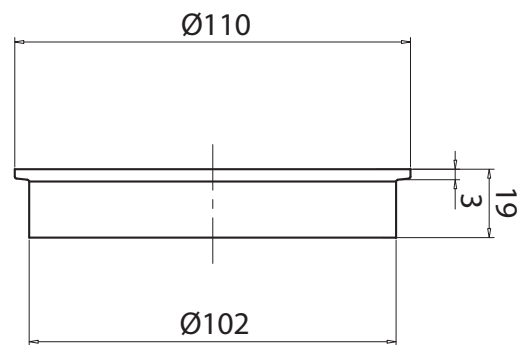

Mizu Drift Brass Trapscrew Grate Round 100mm Matte Black

246014

SPECIFICATIONS

Recommended Use	Domestic, Hotel & Commercial
Material	Brass
Colour	Matte Black
Finish	Matte

WARRANTY

Replacement Only - Domestic Use	12 Months

Please refer to Warranty Page for full Terms and Conditions

Dimensions are nominal measurements only.

CLEANING RECOMMENDATIONS:

We recommend using a soft cloth or moist sponge with soapy water or mild detergent. Rinse with clean water, towel dry after cleaning. Clean regularly to protect surface finish. Do not use chemical or abrasive cleaners, avoid using a scrubbing brush or scourer sponge to clean. A soft brush can be used for hard to reach places. Damage caused by any improper treatment is not covered by the product warranty. Refer to Warranty Conditions.

Disclaimer: Products in this specification manual must by regulation be installed by licensed and registered trade people. The manufacturer/distributor reserves the right to vary specifications or delete models from their range without prior notification. Dimensions are nominal measurements only. Dimensions and set-outs listed are correct at time of publication however the manufacturer/distributor takes no responsibility for printing errors.

Published 22/12/2021

To see the complete Mizu range go to www.reece.com.au