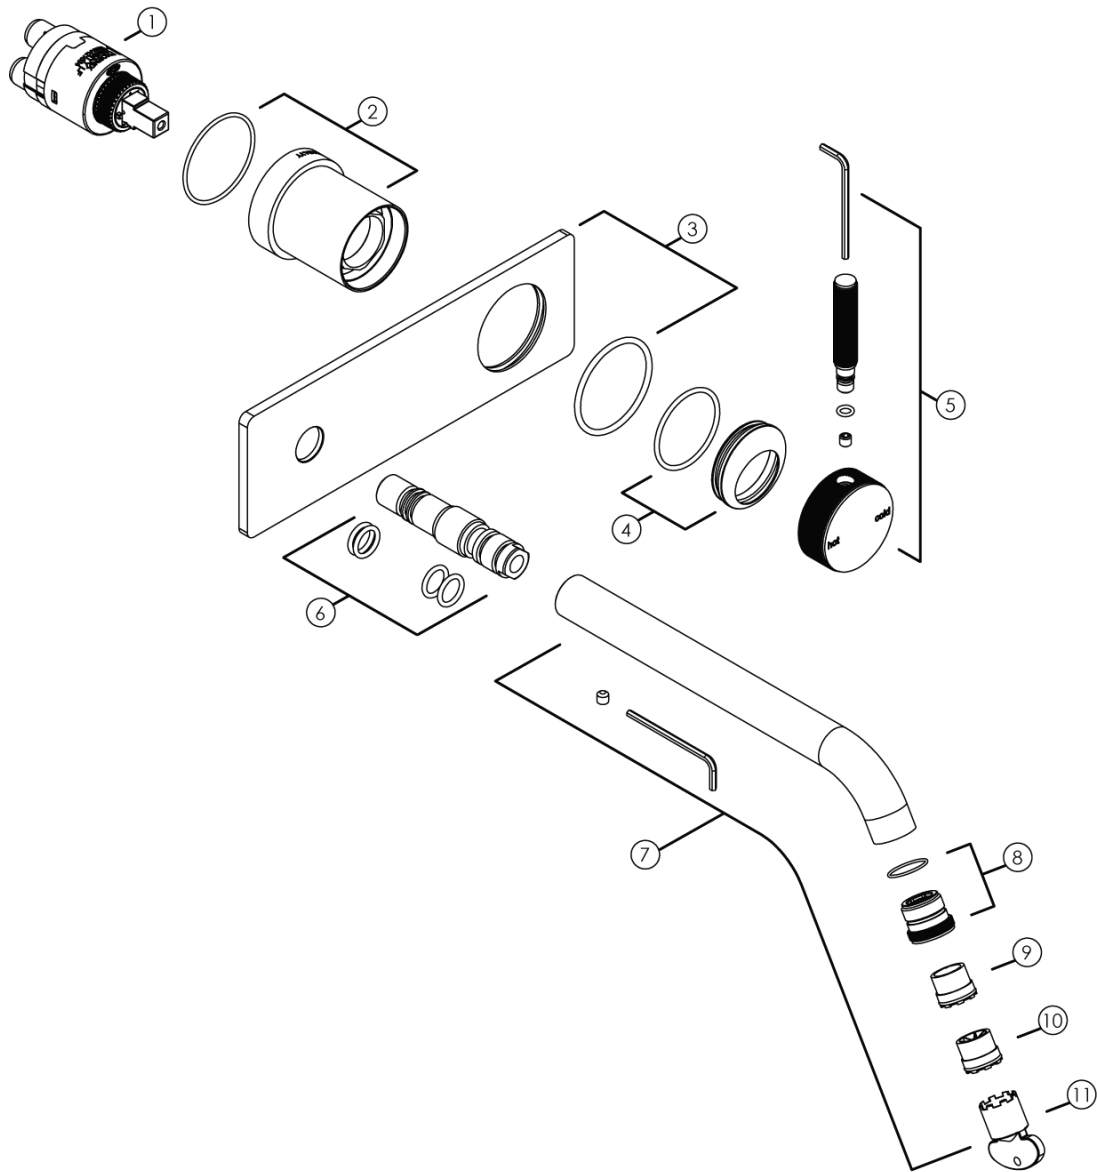

## Milli Etch Wall Basin/Bath Mixer Tap Set Square Backplate Chrome (6 Star) 21756

No.	Description	Code
1	SwitchMix Wall Cartridge UP	29755
2	Milli Etch Wall/Shower Mixer Sleeve Assy	30004
3	Mill Etch Wall Mixer Set Backplate Assy	29786
4	Milli Etch Wall/Shower Mixer Dome Assy	29974
5	Milli Etch Wall/Shower Mixer Handle	29762
6	Mill Etch Wall Mixer Set Spigot SM Assy	30115
7	Milli Etch Basin/Bath Wall Set Outlet Assy	29889
8	Milli Etch Basin/Bath Wall Retainer 19mm Assy	29883
9	Neoperl Cache TT Coin Slot	44.3251.45000
10	CACHE TT FLOW STRAIGHTENER (SCREW IN)	01.5175.000
11	Neoperl Cache TT Aerator Key 16mm	09.9170.0