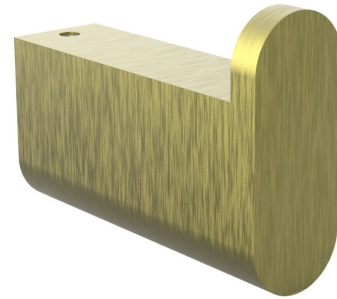

mizu

Mizu Soothe Robe Hook Brushed Brass

2266083

SPECIFICATIONS	
Recommended Use	Domestic;Hotel;Commercial
Colour Finish	Brushed Brass
Primary Material	Brass
WARRANTY	
Replacement Only - Domestic Use (Years)	10
Parts Replacement Only (Years)	1
<i>Please refer to Warranty Page for full Terms and Conditions</i>	