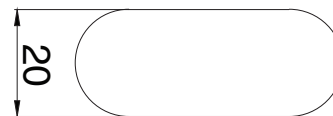

mizu

Mizu Soothe Robe Hook Brushed Brass

2266083

SPECIFICATIONS	
Recommended Use	Domestic;Hotel;Commercial
Colour Finish	Brushed Brass
Primary Material	Brass
WARRANTY	
Replacement Only - Domestic Use (Years)	10
Parts Replacement Only (Years)	1
<i>Please refer to Warranty Page for full Terms and Conditions</i>	