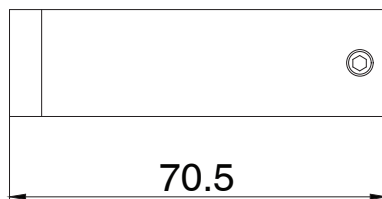

mizu

Mizu Soothe Robe Hook Brushed Brass

2266083

SPECIFICATIONS	
Recommended Use	Domestic;Hotel;Commercial
Colour Finish	Brushed Brass
Primary Material	Brass
WARRANTY	
Replacement Only - Domestic Use (Years)	10
Parts Replacement Only (Years)	1
<i>Please refer to Warranty Page for full Terms and Conditions</i>	