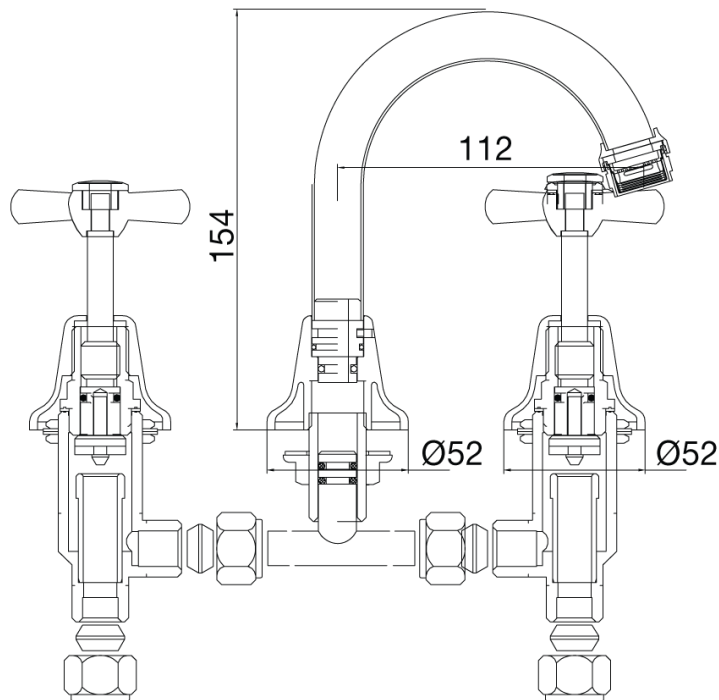

Posh Bristol Basin Set Swivel White/ Gold (4 Star)

9502197

SPECIFICATIONS

Recommended Use	Domestic;Hotel;Commercial
Colour Finish	White;Gold
Primary Material	DR Brass
Recommended Pressure Range	150 - 500 kPa as per AS3500
Max Continuous Working Temperature (deg C)	80
Min Continuous Working Temperature (deg C)	5
Hot Water Unit Suitability	Storage Tank;Continuous Flow

WARRANTY

Warranty - Domestic Use (Years)	10
Spare Parts & Labour (Years)	1

Please refer to Warranty Page for full Terms and Conditions

Dimensions are nominal measurements only.

CLEANING RECOMMENDATIONS:

We recommend the use of soapy water or approved cleaners. This product should not be cleaned with abrasive materials. Damage caused by any improper treatment is not covered by the product warranty. Refer to Warranty Conditions

Disclaimer: Products in this specification manual must by regulation be installed by licensed and registered trade people. The manufacturer/distributor reserves the right to vary specifications or delete models from their range without prior notification. Dimensions are nominal measurements only. Dimensions and set-outs listed are correct at time of publication however the manufacturer/distributor takes no responsibility for printing errors.

Published 27/03/2025

To see the complete Posh range go to
www.reece.com.au