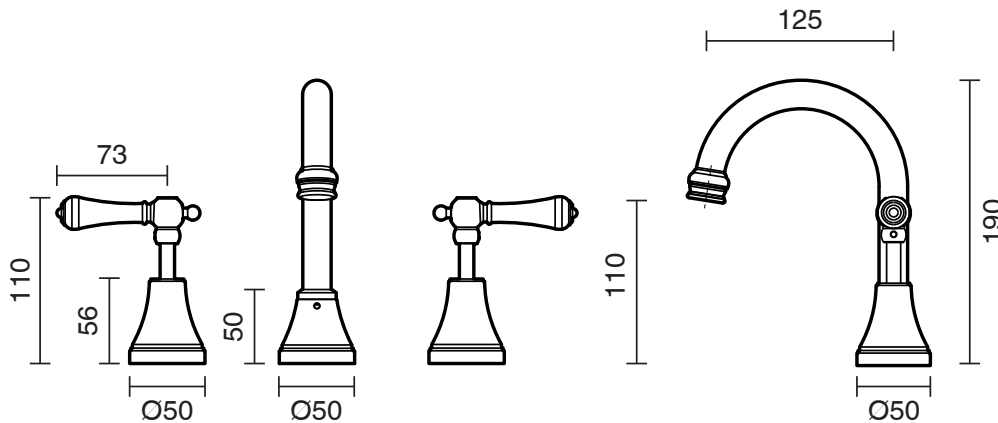

## Kado Era Basin Set Swivel Lever Porcelain Handle Brushed Nickel (5 Star)

9512055

SPECIFICATIONS	
Recommended Use	Domestic, Hotel & Commercial
Colour	Brushed Nickel with Porcelain Handles
Finish	Brushed
Material	DR Brass
Recommended Pressure Range	150 - 500 kPa
Maximum Continuous Working Temperature	80 deg C
Suitable for Storage Tank Hot Water	Yes
Suitable for Continuous Flow Hot Water	Yes
Suitable for Gravity Feed Hot Water	No
WARRANTY	
Warranty - Domestic Use	10 Years
Spare Parts & Labour	12 Months
<i>Please refer to Warranty Page for full Terms and Conditions</i>	

Dimensions are nominal measurements only.