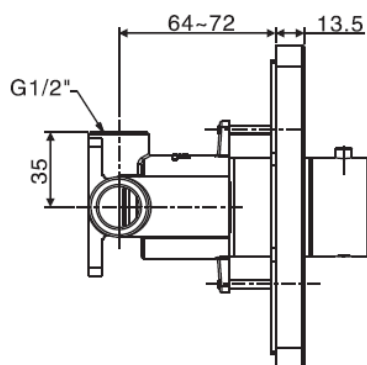

American Standard EasySet Thermostatic mixer

SPECIFICATIONS

Recommended Use	Domestic, Hotel & Commercial
Colour	Chrome
Recommended Pressure Range	150 - 500kPa
Max Continuous Working Pressure	500kPa
Max Continuous Working Temperature	50°C
Suitable for Storage Tank Hot Water	Yes
Suitable for Continuous Flow Hot Water	Yes
Suitable for Gravity Feed Hot Water	No
Hot and Cold water inlet pressure should be equal	

WARRANTY

Warranty - Domestic Use	10 Years
Spare Parts & Labour	12 Months
<i>Please refer to Warranty Page for full Terms and Conditions</i>	

Dimensions are nominal measurements only.

Disclaimer: Products in this specification manual must by regulation be installed by licensed and registered trade people. The manufacturer/distributor reserves the right to vary specifications or delete models from their range without prior notification. Dimensions are nominal measurements only. Dimensions and set-outs listed are correct at time of publication however the manufacturer/distributor takes no responsibility for printing errors.

Published 10/07/2018

To see the complete American Standard range go to www.reece.com.au/bathrooms