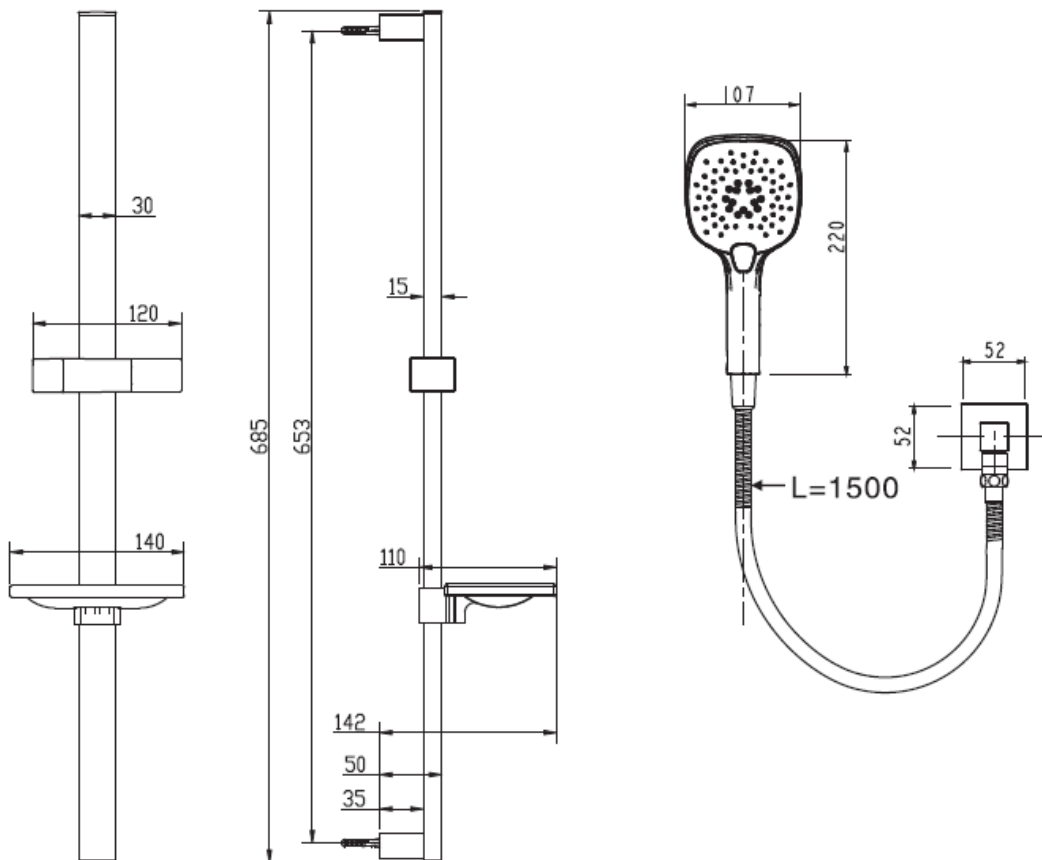

American Standard Cygnet Rail Shower Square (3*)

SPECIFICATIONS

Recommended Use	Domestic, Hotel & Commercial
Colour	Chrome with white face on hand piece
Functions	3 function: Spray, massage, spray & massage
Recommended Pressure Range	150 - 500kPa
Max Continuous Working Pressure	500kPa
Max Continuous Working Temperature	50°C
Suitable for Storage Tank Hot Water	Yes
Suitable for Continuous Flow Hot Water	Yes
Suitable for Gravity Feed Hot Water	No
Hot and Cold water inlet pressure should be equal	

WARRANTY

Warranty - Domestic Use	10 Years
Spare Parts & Labour	12 Months

Please refer to Warranty Page for full Terms and Conditions

Dimensions are nominal measurements only.

Disclaimer: Products in this specification manual must by regulation be installed by licensed and registered trade people. The manufacturer/distributor reserves the right to vary specifications or delete models from their range without prior notification. Dimensions are nominal measurements only. Dimensions and set-outs listed are correct at time of publication however the manufacturer/distributor takes no responsibility for printing errors.

Published 10/07/2018

To see the complete American Standard range go to www.reece.com.au/bathrooms