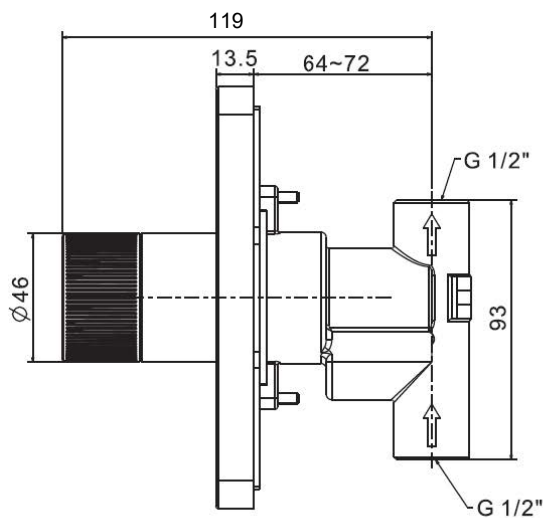

Published 10/07/2018

To see the complete American Standard range go to www.reece.com.au/bathrooms

American Standard EasySet Handshower

SPECIFICATIONS

Recommended Use	Domestic, Hotel & Commercial
Colour	Chrome
Recommended Pressure Range	150 - 500kPa
Max Continuous Working Pressure	500kPa
Max Continuous Working Temperature	50°C
Suitable for Storage Tank Hot Water	Yes
Suitable for Continuous Flow Hot Water	Yes
Suitable for Gravity Feed Hot Water	No

Hot and Cold water inlet pressure should be equal

WARRANTY

Warranty - Domestic Use	10 Years
Spare Parts & Labour	12 Months

Please refer to Warranty Page for full Terms and Conditions

Dimensions are nominal measurements only.