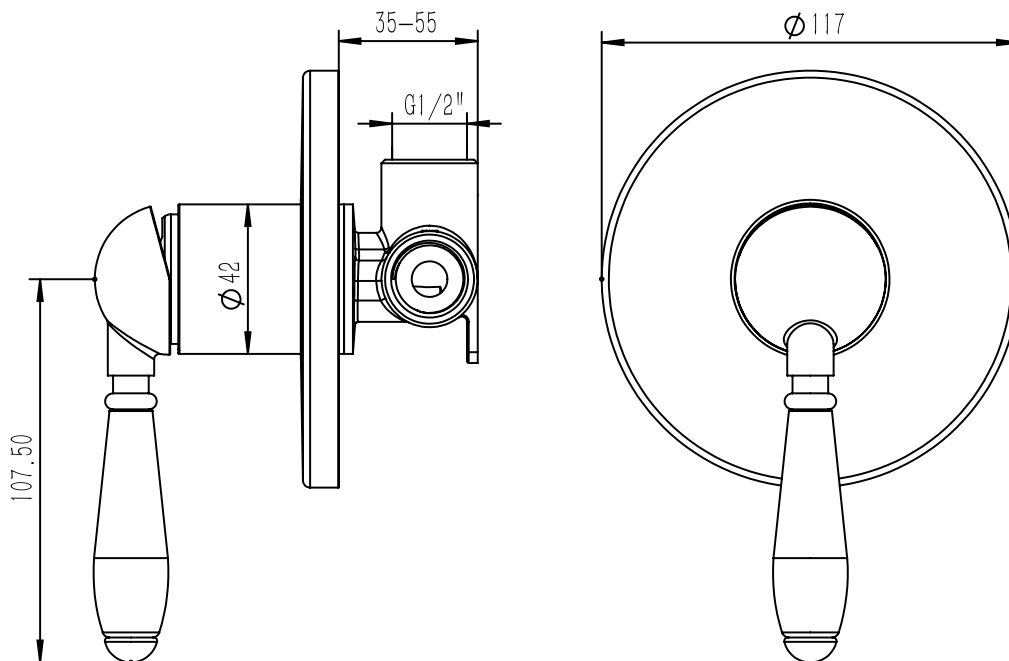

Milli

Milli Voir Shower Mixer Porcelain Handle Brushed Gold

2266251

SPECIFICATIONS

Recommended Use	Domestic, Hotel & Commercial
Colour	Brushed Gold
Body Material	DR Brass
Recommended Pressure Range	150 - 500 kPa
Maximum Continuous Working Temperature	80 deg C
Suitable for Storage Tank Hot Water	Yes
Suitable for Continuous Flow Hot Water	Yes
Suitable for Gravity Feed Hot Water	No

WARRANTY

Warranty - Domestic Use	15 Years
Spare Parts & Labour	12 Months

Please refer to Warranty Page for full Terms and Conditions

Dimensions are nominal measurements only.

CLEANING RECOMMENDATIONS:

We recommend the use of soapy water or approved cleaners. This product should not be cleaned with abrasive materials. Damage caused by any improper treatment is not covered by the product warranty. Refer to Warranty Conditions

Disclaimer: Products in this specification manual must by regulation be installed by licensed and registered trade people. The manufacturer/distributor reserves the right to vary specifications or delete models from their range without prior notification. Dimensions are nominal measurements only. Dimensions and set-outs listed are correct at time of publication however the manufacturer/distributor takes no responsibility for printing errors.

Published 19/03/2024

To see the complete Milli range go to
www.reece.com.au