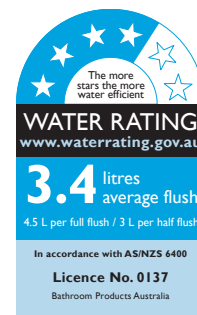

Roca The Gap Round Close Coupled Back to Wall Rimless Overheight Bottom Inlet Toilet Suite with Soft Close Quick Release Thick Seat White (4 Star)

10039

SPECIFICATIONS

Recommended Use	Domestic, Hotel & Commercial
Pan Material	Vitreous China
Toilet Seat Material	Supralit
Weight of Pan	31 kg
Weight of Cistern	11 kg
Water Inlet Position	Bottom Inlet
Toilet Seat Type	Soft Close Quick Release
Rim Configuration	Rimless
Outlet Type	Universal S & P

WARRANTY

Warranty - Domestic Use	15 Years
Spare Parts & Labour	12 Months

Please refer to Warranty Page for full Terms and Conditions

Dimensions are nominal measurements only.

CLEANING RECOMMENDATIONS:

We recommend the use of soapy water or approved cleaners. This product should not be cleaned with abrasive materials. Damage caused by any improper treatment is not covered by the product warranty. Refer to Warranty Conditions

Disclaimer: Products in this specification manual must by regulation be installed by licensed and registered trade people. The manufacturer/distributor reserves the right to vary specifications or delete models from their range without prior notification. Dimensions are nominal measurements only. Dimensions and set-outs listed are correct at time of publication however the manufacturer/distributor takes no responsibility for printing errors.

Published 19/07/2024

To see the complete Roca range go to www.reece.com.au/bathrooms