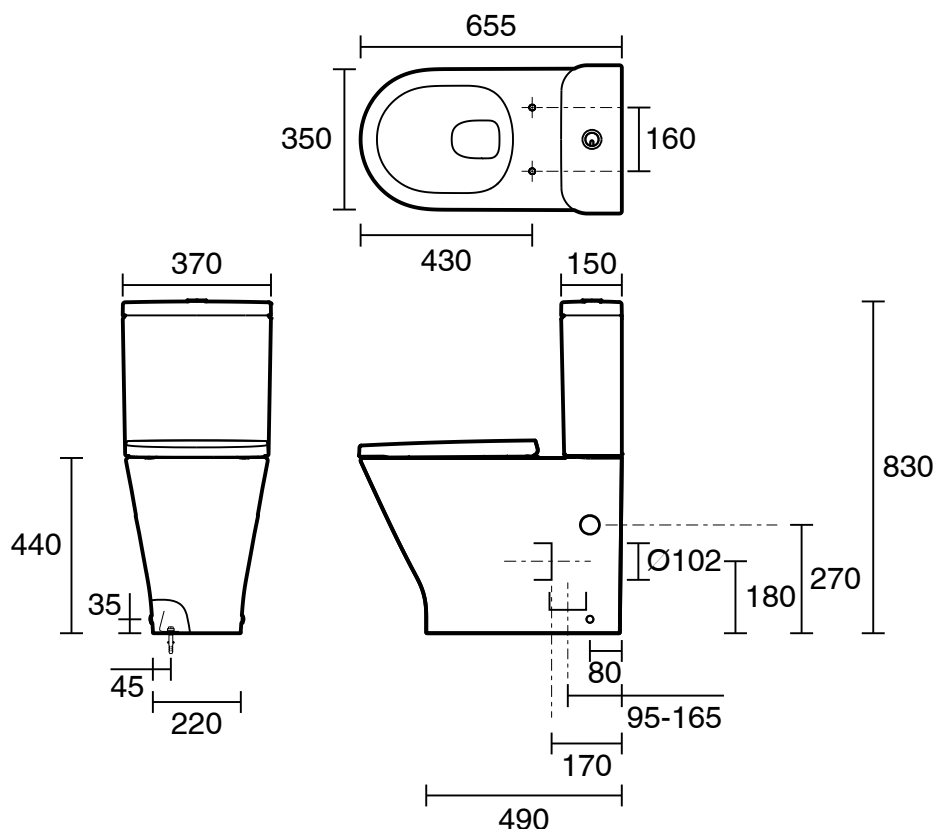

Roca The Gap Round Close Coupled Back to Wall Rimless Overheight Bottom Inlet Toilet Suite with Soft Close Quick Release Thick Seat White (4 Star)

10039

SPECIFICATIONS

Recommended Use	Domestic, Hotel & Commercial
Pan Material	Vitreous China
Toilet Seat Material	Supralit
Weight of Pan	31 kg
Weight of Cistern	11 kg
Water Inlet Position	Bottom Inlet
Toilet Seat Type	Soft Close Quick Release
Rim Configuration	Rimless
Outlet Type	Universal S & P

WARRANTY

Warranty - Domestic Use	15 Years
Spare Parts & Labour	12 Months

Please refer to Warranty Page for full Terms and Conditions

Dimensions are nominal measurements only.

CLEANING RECOMMENDATIONS:

We recommend the use of soapy water or approved cleaners. This product should not be cleaned with abrasive materials. Damage caused by any improper treatment is not covered by the product warranty. Refer to Warranty Conditions

Disclaimer: Products in this specification manual must by regulation be installed by licensed and registered trade people. The manufacturer/distributor reserves the right to vary specifications or delete models from their range without prior notification. Dimensions are nominal measurements only. Dimensions and set-outs listed are correct at time of publication however the manufacturer/distributor takes no responsibility for printing errors.

Published 19/07/2024

To see the complete Roca range go to www.reece.com.au/bathrooms