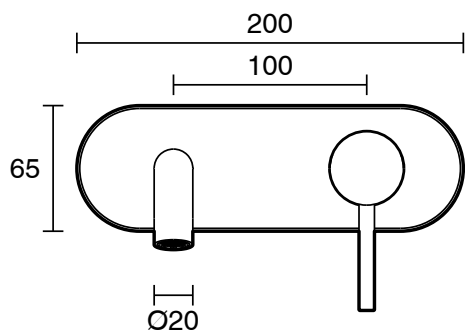

mizu

Mizu Drift Wall Basin / Bath Mixer Set with Curved Spout Kit Brushed Gunmetal (6 Star)

2267386

SPECIFICATIONS

Recommended Use	Domestic;Commercial;Hotel
Colour Finish	Brushed Gunmetal
Primary Material	Lead Free Brass

WARRANTY

Warranty - Domestic Use (Years) 10

Spare Parts & Labour (Years)

Please refer to Warranty Page for full Terms and Conditions