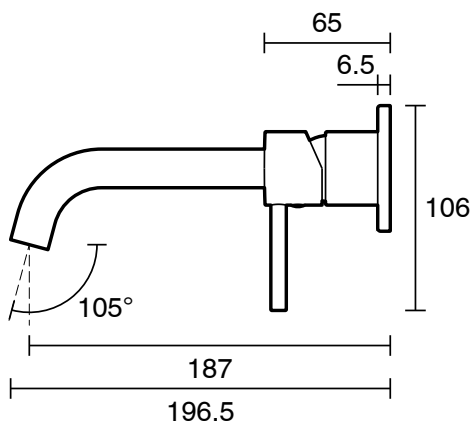

mizu

Mizu Drift Wall Basin / Bath Mixer Set with Curved Spout Kit Brushed Gunmetal (6 Star)

2267386

SPECIFICATIONS

Recommended Use	Domestic;Commercial;Hotel
Colour Finish	Brushed Gunmetal
Primary Material	Lead Free Brass

WARRANTY

Warranty - Domestic Use (Years) 10

Spare Parts & Labour (Years)

Please refer to Warranty Page for full Terms and Conditions