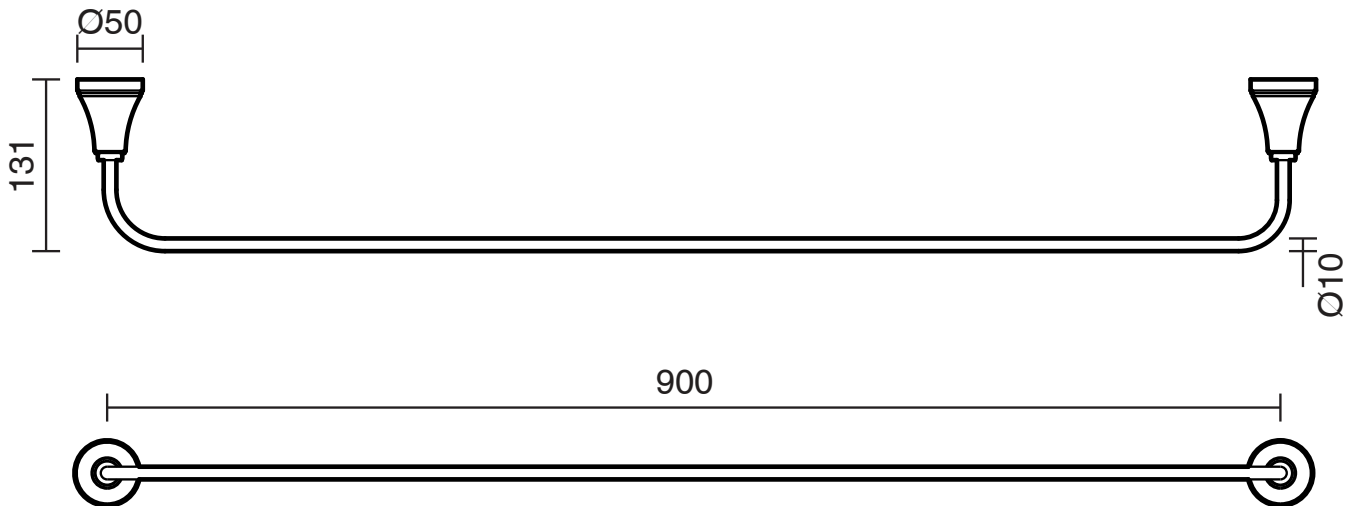

KADO

Kado Era Single Towel Rail 900mm Brushed Nickel

9512112

SPECIFICATIONS

Recommended Use	Domestic, Hotel & Commercial
Colour	Brushed Nickel
Material	Zinc/Steel

WARRANTY

Replacement Only - Domestic Use	10 Years
Parts Replacement Only	12 Months

Please refer to Warranty Page for full Terms and Conditions

Dimensions are nominal measurements only.

CLEANING RECOMMENDATIONS:

We recommend the use of soapy water or approved cleaners. This product should not be cleaned with abrasive materials. Damage caused by any improper treatment is not covered by the product warranty. Refer to Warranty Conditions

Disclaimer: Products in this specification manual must by regulation be installed by licensed and registered trade people. The manufacturer/distributor reserves the right to vary specifications or delete models from their range without prior notification. Dimensions are nominal measurements only. Dimensions and set-outs listed are correct at time of publication however the manufacturer/distributor takes no responsibility for printing errors.

Published 12/10/2023

To see the complete Kado range go to www.reece.com.au