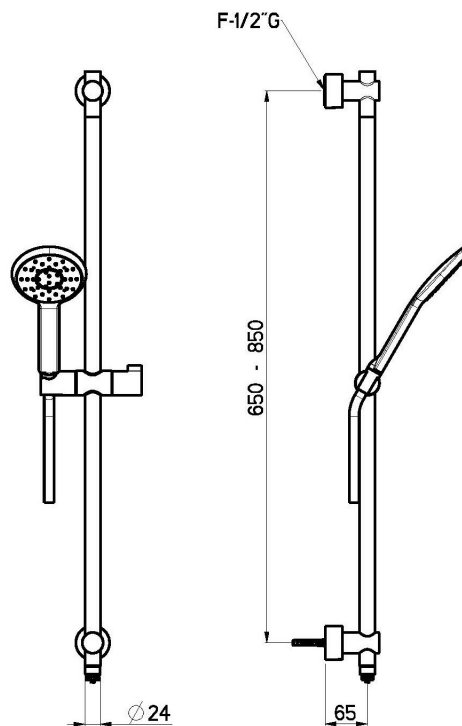

Nikles Pearl 105 Single Water Rail Shower Matte Black (4 Star)

4201156

SPECIFICATIONS

Recommended Use	Domestic, Hotel & Commercial
Colour	Matte Black
Recommended Pressure Range	100 - 500kPa
Max Continuous Working Pressure	500kPa
Max Continuous Working Temperature	60°C
Recommended Temperature	40°C
Suitable for Storage Tank Hot Water	Yes
Suitable for Continuous Flow Hot Water	Yes
Suitable for Gravity Feed Hot Water	No

WARRANTY

Warranty - Domestic Use	15 Years
Spare Parts & Labour	12 Months

Please refer to Warranty Page for full Terms and Conditions

Dimensions are nominal measurements only.

CLEANING RECOMMENDATIONS:

We recommend the use of soapy water or approved cleaners. This product should not be cleaned with abrasive materials. Damage caused by any improper treatment is not covered by the product warranty. Refer to Warranty Conditions

Disclaimer: Products in this specification manual must by regulation be installed by licensed and registered trade people. The manufacturer/distributor reserves the right to vary specifications or delete models from their range without prior notification. Dimensions are nominal measurements only. Dimensions and set-outs listed are correct at time of publication however the manufacturer/distributor takes no responsibility for printing errors.

Published 17/05/2021

To see the complete Nikles range go to www.reece.com.au