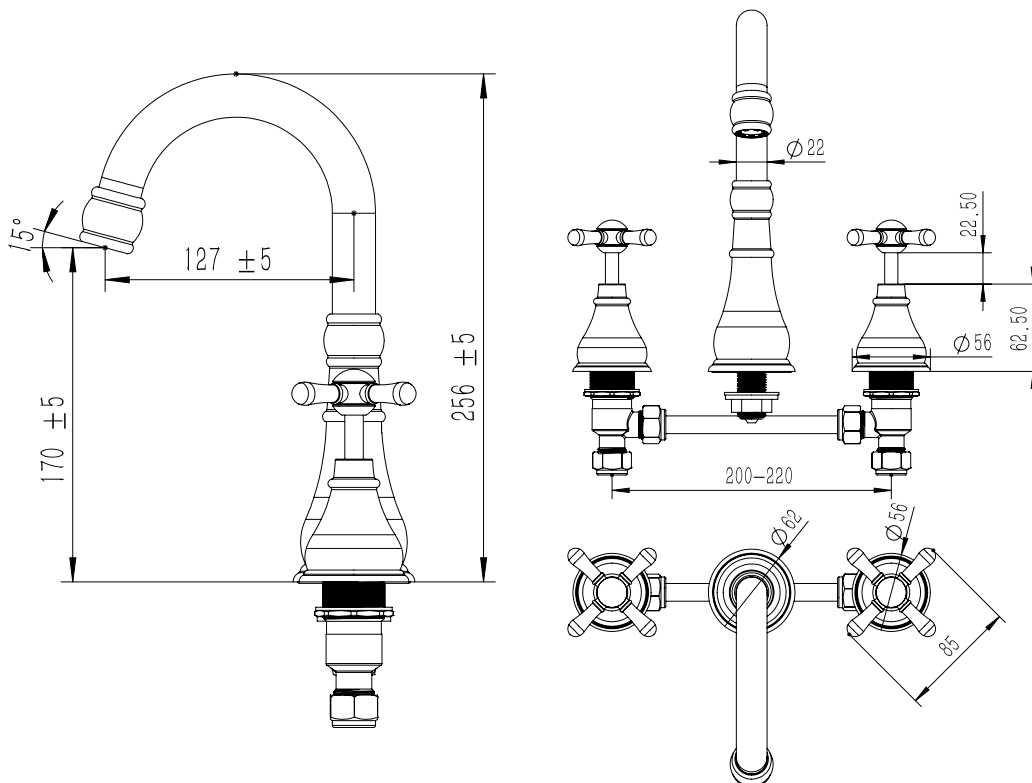

Milli Voir Basin Set Cross Handle Chrome (5 Star)

2265269

SPECIFICATIONS

Recommended Use	Domestic, hotel and commercial
Colour	Chrome
Material	DR Brass
Recommended Pressure Range	150 - 500 kPa
Max Continuous Working Pressure	500 kPa
Max Continuous Working Temperature	80 deg C
Suitable for Storage Tank Hot Water	Yes
Suitable for Continuous Flow Hot Water	Yes
Suitable for Gravity Feed Hot Water	No

WARRANTY

Warranty - Domestic Use	15 Years
Spare Parts & Labour	12 Months

Please refer to Warranty Page for full Terms and Conditions

Dimensions are nominal measurements only.

CLEANING RECOMMENDATIONS:

We recommend the use of soapy water or approved cleaners. This product should not be cleaned with abrasive materials. Damage caused by any improper treatment is not covered by the product warranty. Refer to Warranty Conditions

Disclaimer: Products in this specification manual must by regulation be installed by licensed and registered trade people. The manufacturer/distributor reserves the right to vary specifications or delete models from their range without prior notification. Dimensions are nominal measurements only. Dimensions and set-outs listed are correct at time of publication however the manufacturer/distributor takes no responsibility for printing errors.

Published 01/06/2020

To see the complete Milli range go to www.reece.com.au