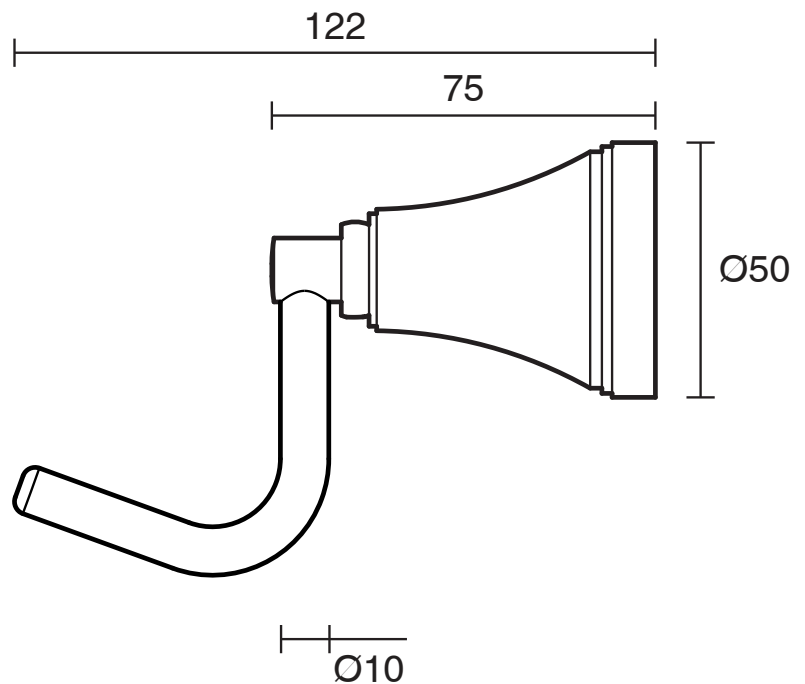

KADO

Kado Era Robe Hook Brass Gold

9507735

SPECIFICATIONS

Recommended Use	Domestic, Hotel & Commercial
Colour	Brass Gold
Material	Zinc/Steel

WARRANTY

Replacement Only - Domestic Use	10 Years
Parts Replacement Only	12 Months

Please refer to Warranty Page for full Terms and Conditions

Dimensions are nominal measurements only.

CLEANING RECOMMENDATIONS:

We recommend the use of soapy water or approved cleaners. This product should not be cleaned with abrasive materials. Damage caused by any improper treatment is not covered by the product warranty. Refer to Warranty Conditions

Disclaimer: Products in this specification manual must by regulation be installed by licensed and registered trade people. The manufacturer/distributor reserves the right to vary specifications or delete models from their range without prior notification. Dimensions are nominal measurements only. Dimensions and set-outs listed are correct at time of publication however the manufacturer/distributor takes no responsibility for printing errors.

Published 12/10/2023

To see the complete Kado range go to
www.reece.com.au