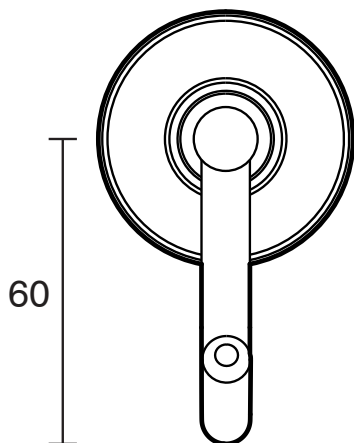

KADO

Kado Era Robe Hook Brass Gold

9507735

SPECIFICATIONS

Recommended Use	Domestic, Hotel & Commercial
Colour	Brass Gold
Material	Zinc/Steel

WARRANTY

Replacement Only - Domestic Use	10 Years
Parts Replacement Only	12 Months

Please refer to Warranty Page for full Terms and Conditions

Dimensions are nominal measurements only.

CLEANING RECOMMENDATIONS:

We recommend the use of soapy water or approved cleaners. This product should not be cleaned with abrasive materials. Damage caused by any improper treatment is not covered by the product warranty. Refer to Warranty Conditions

Disclaimer: Products in this specification manual must by regulation be installed by licensed and registered trade people. The manufacturer/distributor reserves the right to vary specifications or delete models from their range without prior notification. Dimensions are nominal measurements only. Dimensions and set-outs listed are correct at time of publication however the manufacturer/distributor takes no responsibility for printing errors.

Published 12/10/2023

To see the complete Kado range go to
www.reece.com.au