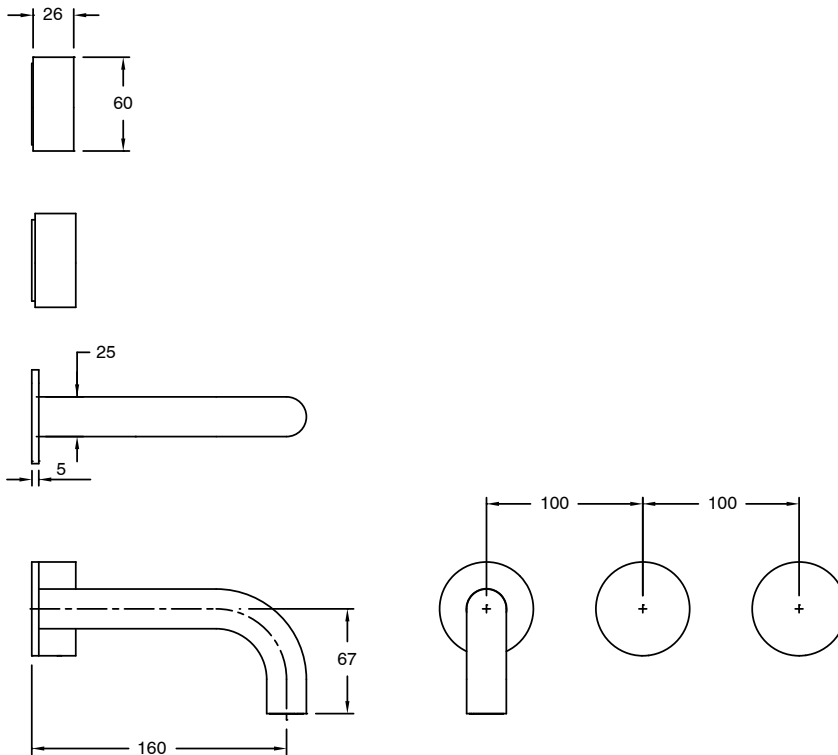

SUSSEX

Sussex Pure Wall Bath Hostess System 200mm Right Hand with Cirque Textured Handles Chrome

2224830

SPECIFICATIONS

Recommended Use	Residential;Commercial
Colour Finish	Polished Chrome
Primary Material	DR Brass
Recommended Pressure Range	150 - 500 kPa as per AS3500
Max Continuous Working Temperature (deg C)	65
Min Continuous Working Temperature (deg C)	1

WARRANTY

Residential Use (Years)	40
Commercial Use (Years)	10

Please refer to Sussex Warranty page for full Terms and Conditions

Dimensions are nominal measurements only.

CLEANING RECOMMENDATIONS:

We recommend the use of soapy water or approved cleaners. This product should not be cleaned with abrasive materials. Damage caused by any improper treatment is not covered by the product warranty. Refer to Warranty Conditions

Disclaimer: Products in this specification manual must by regulation be installed by licensed and registered trade people. The manufacturer/distributor reserves the right to vary specifications or delete models from their range without prior notification. Dimensions are nominal measurements only. Dimensions and set-outs listed are correct at time of publication however the manufacturer/distributor takes no responsibility for printing errors.

Published 30/03/2026

To see the complete Sussex range go to www.reece.com.au