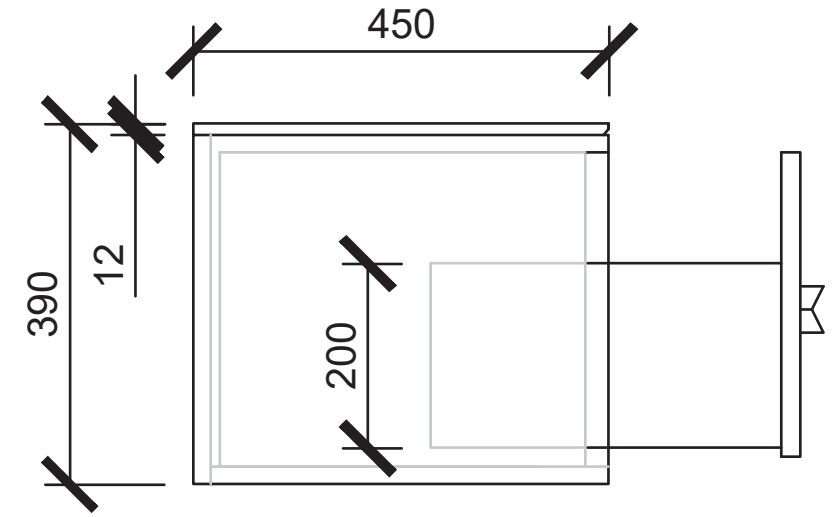

1601-1800

1601-1800W x 450D x 390H

SIDE VIEW for SEMI-INSET basin alignment