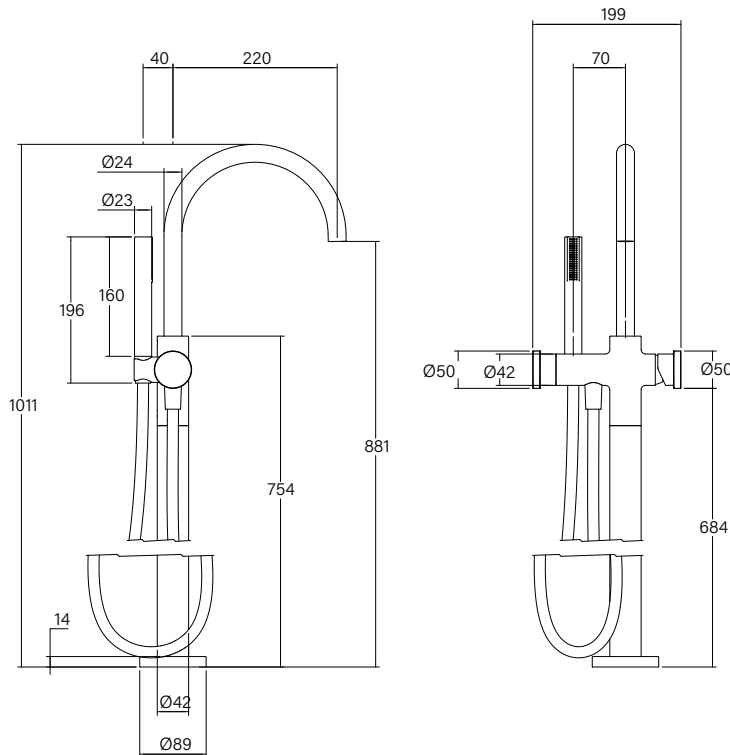

**Faucet Strommen Vara Disc Floor Mounted Bath Mixer with Hand Shower Kit Armada Bronze (3 Star) 40139**

SPECIFICATIONS	
Recommended Use	Domestic; Commercial; Hotel
Colour Finish	Armada Bronze
Primary Material	DR Brass
Recommended Pressure Range	300 - 500 kPa
Max Continuous Working Temperature (deg C)	65
Min Continuous Working Temperature (deg C)	5
Hot Water Unit Suitability	Storage Tank, Continuous Flow
WARRANTY	
Warranty - Domestic Use (Years)	40
Spare Parts & Labour (Years)	10
<i>Please refer to Warranty Page for full Terms and Conditions</i>	

**Disclaimer:** Products in this specification manual must by regulation be installed by licensed and registered trade people. The manufacturer/distributor reserves the right to vary specifications or delete models from their range without prior notification. Dimensions are nominal measurements only. Dimensions and set-outs listed are correct at time of publication however the manufacturer/distributor takes no responsibility for printing errors.