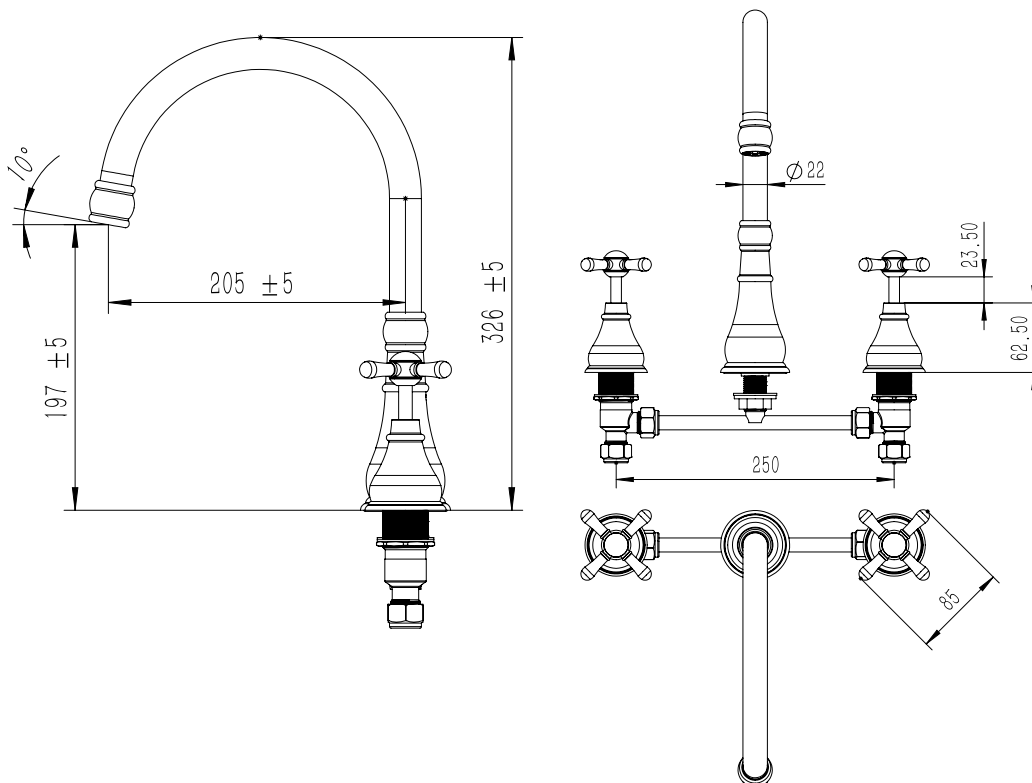

Milli

Milli Voir Hob Kitchen / Spa Set Cross Handle Matte Black (4 Star)

2265424

SPECIFICATIONS

Recommended Use	Domestic, hotel and commercial
Colour	Matte Black
Material	DR Brass
Recommended Pressure Range	150 - 500 kPa
Max Continuous Working Pressure	500 kPa
Max Continuous Working Temperature	80 deg C
Suitable for Storage Tank Hot Water	Yes
Suitable for Continuous Flow Hot Water	Yes
Suitable for Gravity Feed Hot Water	No

WARRANTY

Warranty - Domestic Use	15 Years
Spare Parts & Labour	12 Months

Please refer to Warranty Page for full Terms and Conditions

Dimensions are nominal measurements only.

CLEANING RECOMMENDATIONS:

We recommend the use of soapy water or approved cleaners. This product should not be cleaned with abrasive materials. Damage caused by any improper treatment is not covered by the product warranty. Refer to Warranty Conditions

Disclaimer: Products in this specification manual must by regulation be installed by licensed and registered trade people. The manufacturer/distributor reserves the right to vary specifications or delete models from their range without prior notification. Dimensions are nominal measurements only. Dimensions and set-outs listed are correct at time of publication however the manufacturer/distributor takes no responsibility for printing errors.

Published 01/06/2020

To see the complete Milli range go to www.reece.com.au