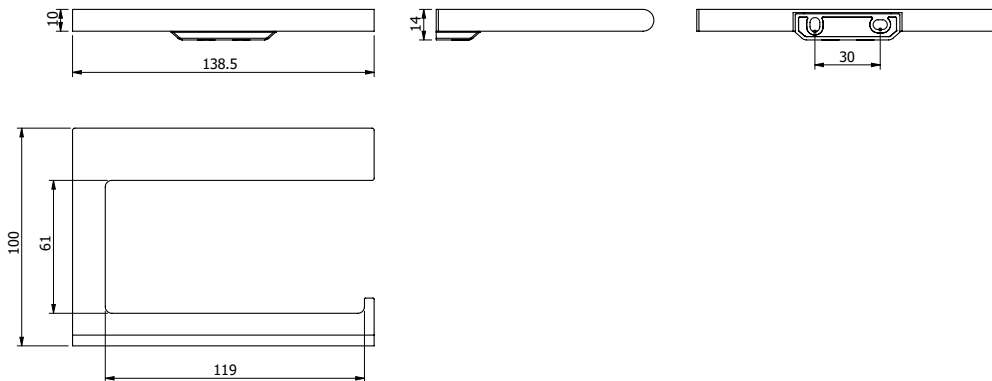

Milli Meld Edit Toilet Roll Holder Brushed Gunmetal

2265670

SPECIFICATIONS

Recommended Use	Domestic, Hotel & Commercial
Colour	Brushed Gunmetal
Material	Aluminium

WARRANTY

Replacement Only - Domestic Use 15 Years

Please refer to Warranty Page for full Terms and Conditions

Dimensions are nominal measurements only.

CLEANING RECOMMENDATIONS:

We recommend the use of soapy water or approved cleaners. This product should not be cleaned with abrasive materials. Damage caused by any improper treatment is not covered by the product warranty. Refer to Warranty Conditions

Disclaimer: Products in this specification manual must by regulation be installed by licensed and registered trade people. The manufacturer/distributor reserves the right to vary specifications or delete models from their range without prior notification. Dimensions are nominal measurements only. Dimensions and set-outs listed are correct at time of publication however the manufacturer/distributor takes no responsibility for printing errors.

Published 25/03/2022

To see the complete Milli range go to
www.reece.com.au