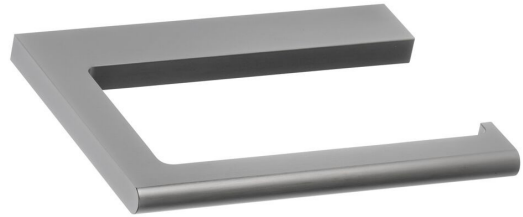

Dimensions are nominal measurements only.

CLEANING RECOMMENDATIONS:

We recommend the use of soapy water or approved cleaners. This product should not be cleaned with abrasive materials. Damage caused by any improper treatment is not covered by the product warranty. Refer to Warranty Conditions

Disclaimer: Products in this specification manual must by regulation be installed by licensed and registered trade people. The manufacturer/distributor reserves the right to vary specifications or delete models from their range without prior notification. Dimensions are nominal measurements only. Dimensions and set-outs listed are correct at time of publication however the manufacturer/distributor takes no responsibility for printing errors.

Published 25/03/2022

To see the complete Milli range go to
www.reece.com.au