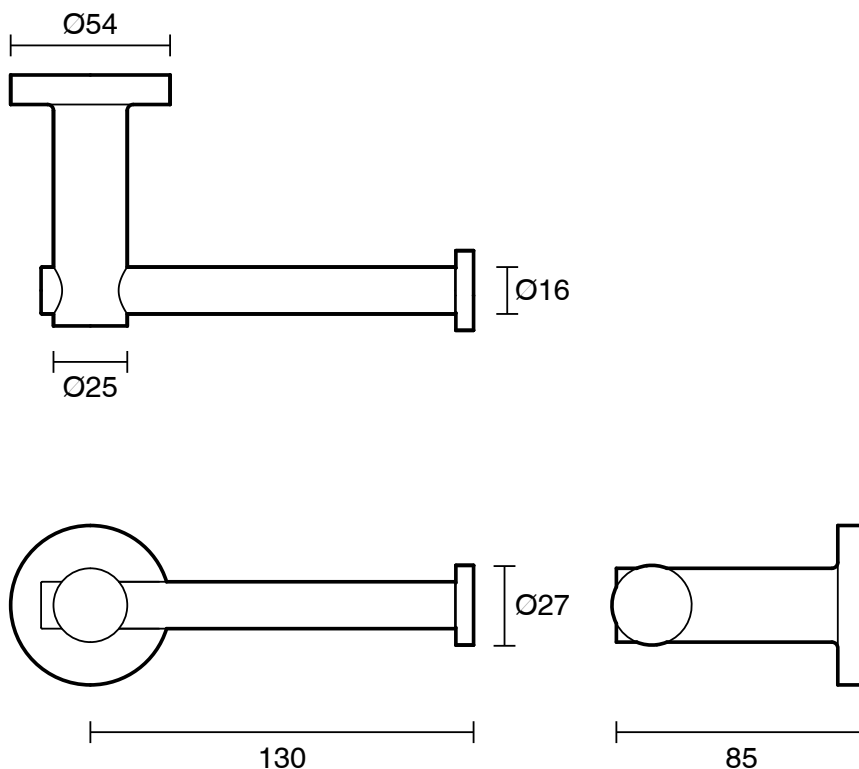

SUSSEX

Sussex Scala Straight Toilet Roll Holder LUX PVD Brushed Smoked Gunmetal

2267015

SPECIFICATIONS

Recommended Use	Residential;Commercial
Colour Finish	Brushed Smoke Gunmetal
Primary Material	Brass

WARRANTY

Residential Use (Years)	40
Commercial Use (Years)	10

Please refer to Sussex Warranty page for full Terms and Conditions

Dimensions are nominal measurements only.

CLEANING RECOMMENDATIONS:

We recommend the use of soapy water or approved cleaners. This product should not be cleaned with abrasive materials. Damage caused by any improper treatment is not covered by the product warranty. Refer to Warranty Conditions

Disclaimer: Products in this specification manual must by regulation be installed by licensed and registered trade people. The manufacturer/distributor reserves the right to vary specifications or delete models from their range without prior notification. Dimensions are nominal measurements only. Dimensions and set-outs listed are correct at time of publication however the manufacturer/distributor takes no responsibility for printing errors.

Published 01/04/2026

To see the complete Sussex range go to www.reece.com.au