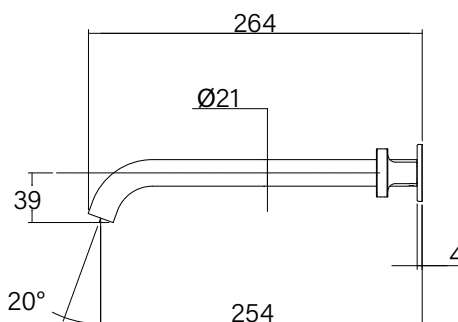

**Faucet Strommen Vara Disc Wall Basin / Bath Hostess System Tap Right Hand 250mm Trimset
Discovery Bronze (6 Star) Lead Free
40372**

SPECIFICATIONS

Recommended Use	Domestic; Commercial; Hotel
Colour Finish	Discovery Bronze
Primary Material	DR Brass
Recommended Pressure Range	300 - 500 kPa
Max Continuous Working Temperature (deg C)	65
Min Continuous Working Temperature (deg C)	5
Hot Water Unit Suitability	Storage Tank, Continuous Flow

WARRANTY

Warranty - Domestic Use (Years)	40
Spare Parts & Labour (Years)	10

Please refer to Warranty Page for full Terms and Conditions

Dimensions are nominal measurements only.

CLEANING RECOMMENDATIONS:

We recommend the use of soapy water or approved cleaners. This product should not be cleaned with abrasive materials. Damage caused by any improper treatment is not covered by the product warranty. Refer to Warranty Conditions

Disclaimer: Products in this specification manual must by regulation be installed by licensed and registered trade people. The manufacturer/distributor reserves the right to vary specifications or delete models from their range without prior notification. Dimensions are nominal measurements only. Dimensions and set-outs listed are correct at time of publication however the manufacturer/distributor takes no responsibility for printing errors.

Published 11/02/2026