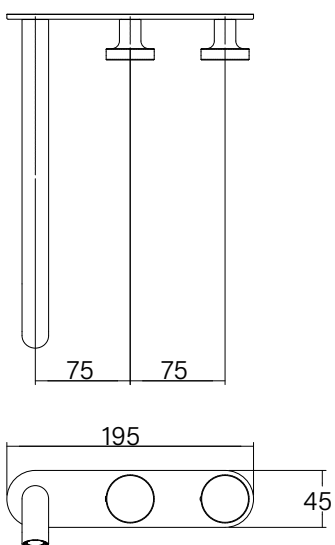

**Faucet Strommen Vara Disc Wall Basin / Bath Hostess System Tap Right Hand 250mm Trimset
Discovery Bronze (6 Star) Lead Free
40372**

SPECIFICATIONS

Recommended Use	Domestic; Commercial; Hotel
Colour Finish	Discovery Bronze
Primary Material	DR Brass
Recommended Pressure Range	300 - 500 kPa
Max Continuous Working Temperature (deg C)	65
Min Continuous Working Temperature (deg C)	5
Hot Water Unit Suitability	Storage Tank, Continuous Flow

WARRANTY

Warranty - Domestic Use (Years)	40
Spare Parts & Labour (Years)	10

Please refer to Warranty Page for full Terms and Conditions

Dimensions are nominal measurements only.

CLEANING RECOMMENDATIONS:

We recommend the use of soapy water or approved cleaners. This product should not be cleaned with abrasive materials. Damage caused by any improper treatment is not covered by the product warranty. Refer to Warranty Conditions

Disclaimer: Products in this specification manual must by regulation be installed by licensed and registered trade people. The manufacturer/distributor reserves the right to vary specifications or delete models from their range without prior notification. Dimensions are nominal measurements only. Dimensions and set-outs listed are correct at time of publication however the manufacturer/distributor takes no responsibility for printing errors.

Published 11/02/2026