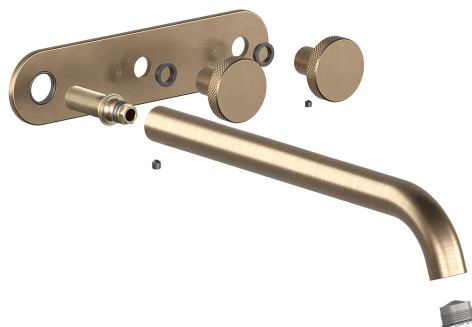

**Faucet Strommen Vara Disc Wall Basin / Bath Hostess System Tap Right Hand 250mm Trimset
Discovery Bronze (6 Star) Lead Free
40372**

SPECIFICATIONS

Recommended Use	Domestic; Commercial; Hotel
Colour Finish	Discovery Bronze
Primary Material	DR Brass
Recommended Pressure Range	300 - 500 kPa
Max Continuous Working Temperature (deg C)	65
Min Continuous Working Temperature (deg C)	5
Hot Water Unit Suitability	Storage Tank, Continuous Flow

WARRANTY

Warranty - Domestic Use (Years)	40
Spare Parts & Labour (Years)	10

Please refer to Warranty Page for full Terms and Conditions

Dimensions are nominal measurements only.

CLEANING RECOMMENDATIONS:

We recommend the use of soapy water or approved cleaners. This product should not be cleaned with abrasive materials. Damage caused by any improper treatment is not covered by the product warranty. Refer to Warranty Conditions

Disclaimer: Products in this specification manual must by regulation be installed by licensed and registered trade people. The manufacturer/distributor reserves the right to vary specifications or delete models from their range without prior notification. Dimensions are nominal measurements only. Dimensions and set-outs listed are correct at time of publication however the manufacturer/distributor takes no responsibility for printing errors.

Published 11/02/2026