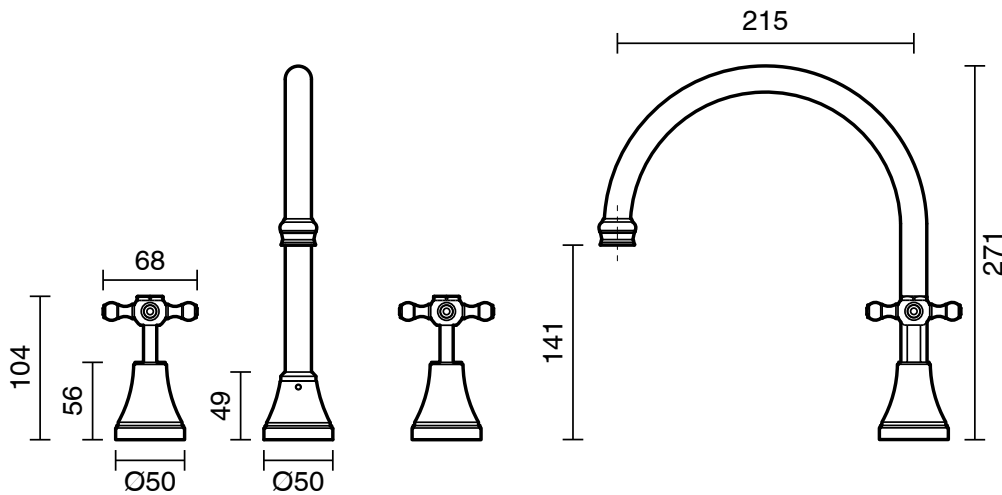

KADO

Kado Era Swivel Hob Set Cross Handles Brass Gold (5 Star)

9507612

SPECIFICATIONS

Recommended Use	Domestic, Hotel & Commercial
Colour	Brass Gold
Finish	Polished
Material	DR Brass
Recommended Pressure Range	150 - 500 kPa
Maximum Continuous Working Temperature	80 deg C
Suitable for Storage Tank Hot Water	Yes
Suitable for Continuous Flow Hot Water	Yes
Suitable for Gravity Feed Hot Water	No

WARRANTY

Warranty - Domestic Use	10 Years
Spare Parts & Labour	12 Months

Please refer to Warranty Page for full Terms and Conditions

Dimensions are nominal measurements only.

CLEANING RECOMMENDATIONS:

We recommend the use of soapy water or approved cleaners. This product should not be cleaned with abrasive materials. Damage caused by any improper treatment is not covered by the product warranty. Refer to Warranty Conditions

Disclaimer: Products in this specification manual must by regulation be installed by licensed and registered trade people. The manufacturer/distributor reserves the right to vary specifications or delete models from their range without prior notification. Dimensions are nominal measurements only. Dimensions and set-outs listed are correct at time of publication however the manufacturer/distributor takes no responsibility for printing errors.

Published 12/10/2023

To see the complete Kado range go to www.reece.com.au