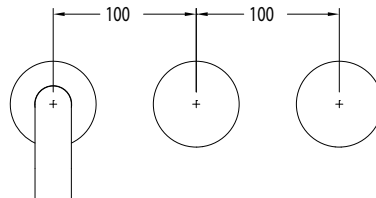

Milli Pure Wall Bath Hostess System 200mm with Linear Textured Handle

SPECIFICATIONS

Recommended Use	Domestic, Commercial, Hotel
Colour Variations	Chrome, Matte Black, Brushed Nickel, Brushed Gunmetal
Recommended Pressure Range	300 - 500Kpa
Max Continuous Working Pressure	500Kpa
Max Continuous Working Temperature	65 deg. C
Suitable for Storage Tank Hot Water	Yes
Suitable for Continuous Flow Hot Water	Yes
Suitable for Gravity Feed Hot Water	No

WARRANTY

Warranty - Domestic Use	15 Years
Spare Parts	1 Year
Labour	1 Year

Please refer to Warranty Page for full Terms and Conditions

Dimensions are nominal measurements only.

Disclaimer: Products in this specification manual must by regulation be installed by licensed and registered trade people. The manufacturer/distributor reserves the right to vary specifications or delete models from their range without prior notification. Dimensions are nominal measurements only. Dimensions and set-outs listed are correct at time of publication however the manufacturer/distributor takes no responsibility for printing errors.

Published 22/08/2019

To see the complete Milli range go to www.reece.com.au/bathrooms