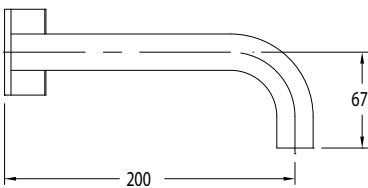

Milli Pure Wall Bath Hostess System 200mm with Linear Textured Handle

SPECIFICATIONS

Recommended Use	Domestic, Commercial, Hotel
Colour Variations	Chrome, Matte Black, Brushed Nickel, Brushed Gunmetal
Recommended Pressure Range	300 - 500Kpa
Max Continuous Working Pressure	500Kpa
Max Continuous Working Temperature	65 deg. C
Suitable for Storage Tank Hot Water	Yes
Suitable for Continuous Flow Hot Water	Yes
Suitable for Gravity Feed Hot Water	No

WARRANTY

Warranty - Domestic Use	15 Years
Spare Parts	1 Year
Labour	1 Year

Please refer to Warranty Page for full Terms and Conditions

Dimensions are nominal measurements only.

Disclaimer: Products in this specification manual must by regulation be installed by licensed and registered trade people. The manufacturer/distributor reserves the right to vary specifications or delete models from their range without prior notification. Dimensions are nominal measurements only. Dimensions and set-outs listed are correct at time of publication however the manufacturer/distributor takes no responsibility for printing errors.

Published 22/08/2019

To see the complete Milli range go to www.reece.com.au/bathrooms