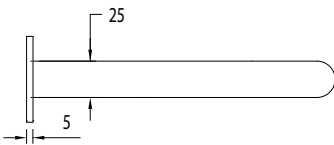

Dimensions are nominal measurements only.

Disclaimer: Products in this specification manual must by regulation be installed by licensed and registered trade people. The manufacturer/distributor reserves the right to vary specifications or delete models from their range without prior notification. Dimensions are nominal measurements only. Dimensions and set-outs listed are correct at time of publication however the manufacturer/distributor takes no responsibility for printing errors.

Published 22/08/2019

To see the complete Milli range go to www.reece.com.au/bathrooms