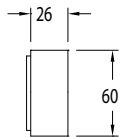

Milli Pure Wall Bath Hostess System 200mm with Linear Textured Handle

SPECIFICATIONS

Recommended Use	Domestic, Commercial, Hotel
Colour Variations	Chrome, Matte Black, Brushed Nickel, Brushed Gunmetal
Recommended Pressure Range	300 - 500Kpa
Max Continuous Working Pressure	500Kpa
Max Continuous Working Temperature	65 deg. C
Suitable for Storage Tank Hot Water	Yes
Suitable for Continuous Flow Hot Water	Yes
Suitable for Gravity Feed Hot Water	No

WARRANTY

Warranty - Domestic Use	15 Years
Spare Parts	1 Year
Labour	1 Year

Please refer to Warranty Page for full Terms and Conditions

Dimensions are nominal measurements only.

Disclaimer: Products in this specification manual must by regulation be installed by licensed and registered trade people. The manufacturer/distributor reserves the right to vary specifications or delete models from their range without prior notification. Dimensions are nominal measurements only. Dimensions and set-outs listed are correct at time of publication however the manufacturer/distributor takes no responsibility for printing errors.

Published 22/08/2019

To see the complete Milli range go to www.reece.com.au/bathrooms