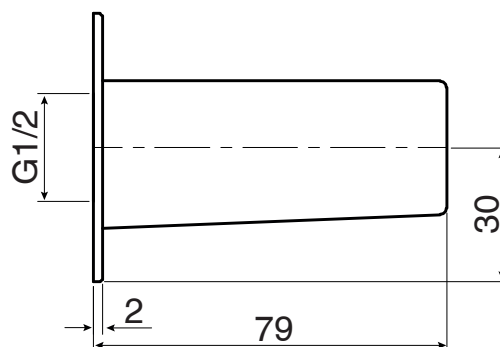

m i z u

Mizu Bloc MK2 Waterfall Bath Outlet Matte Black

SPECIFICATIONS

Recommended Use	Domestic, Hotel & Commercial
Colour	Matte Black
Colour Availability	Chrome, Matte Black
Recommended Pressure Range	150 - 500kPa
Max Continuous Working Pressure	500kPa
Max Continuous Working Temperature	80°C
Suitable for Storage Tank Hot Water	Yes
Suitable for Continuous Flow Hot Water	Yes
Suitable for Gravity Feed Hot Water	No

Hot and Cold water inlet pressure should be equal

WARRANTY

Warranty - Domestic Use	10 Years
Spare Parts & Labour	12 Months

Please refer to Warranty Page for full Terms and Conditions

Dimensions are nominal measurements only.