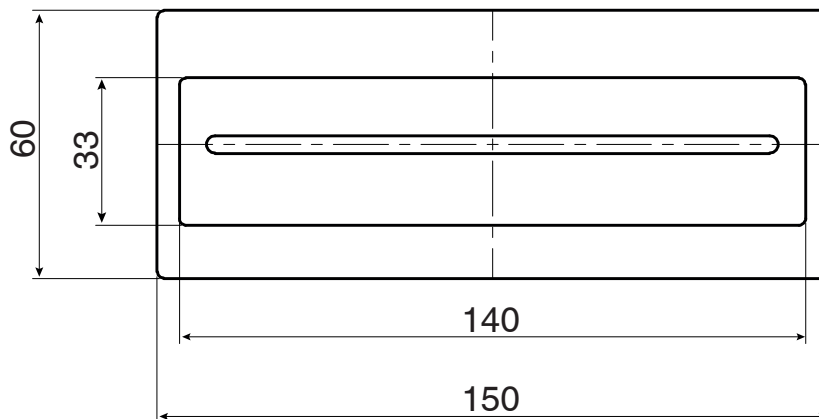

m i z u

Mizu Bloc MK2 Waterfall Bath Outlet Matte Black

SPECIFICATIONS

Recommended Use	Domestic, Hotel & Commercial
Colour	Matte Black
Colour Availability	Chrome, Matte Black
Recommended Pressure Range	150 - 500kPa
Max Continuous Working Pressure	500kPa
Max Continuous Working Temperature	80°C
Suitable for Storage Tank Hot Water	Yes
Suitable for Continuous Flow Hot Water	Yes
Suitable for Gravity Feed Hot Water	No

Hot and Cold water inlet pressure should be equal

WARRANTY

Warranty - Domestic Use	10 Years
Spare Parts & Labour	12 Months

Please refer to Warranty Page for full Terms and Conditions

Dimensions are nominal measurements only.