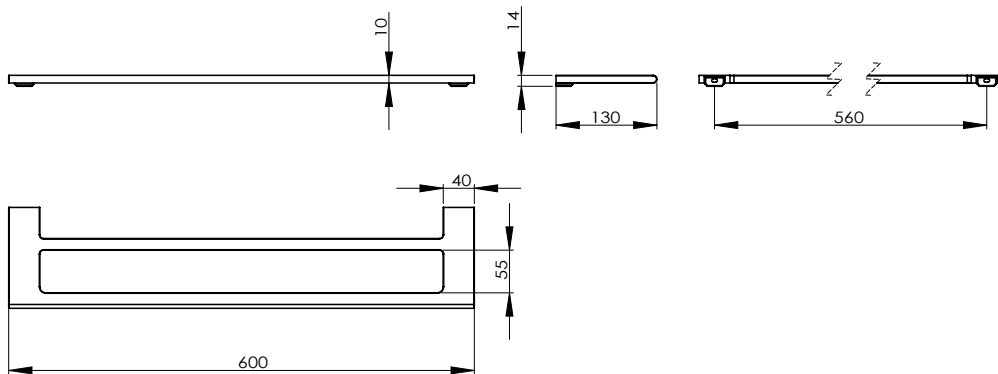

Milli Meld Edit Double Towel Rail 600mm Brushed Gunmetal

2265671

SPECIFICATIONS

Recommended Use	Domestic, Hotel & Commercial
Colour	Brushed Gunmetal
Material	Aluminium

WARRANTY

Replacement Only - Domestic Use 15 Years

Please refer to Warranty Page for full Terms and Conditions

Dimensions are nominal measurements only.

CLEANING RECOMMENDATIONS:

We recommend the use of soapy water or approved cleaners. This product should not be cleaned with abrasive materials. Damage caused by any improper treatment is not covered by the product warranty. Refer to Warranty Conditions

Disclaimer: Products in this specification manual must by regulation be installed by licensed and registered trade people. The manufacturer/distributor reserves the right to vary specifications or delete models from their range without prior notification. Dimensions are nominal measurements only. Dimensions and set-outs listed are correct at time of publication however the manufacturer/distributor takes no responsibility for printing errors.

Published 25/03/2022

To see the complete Milli range go to
www.reece.com.au