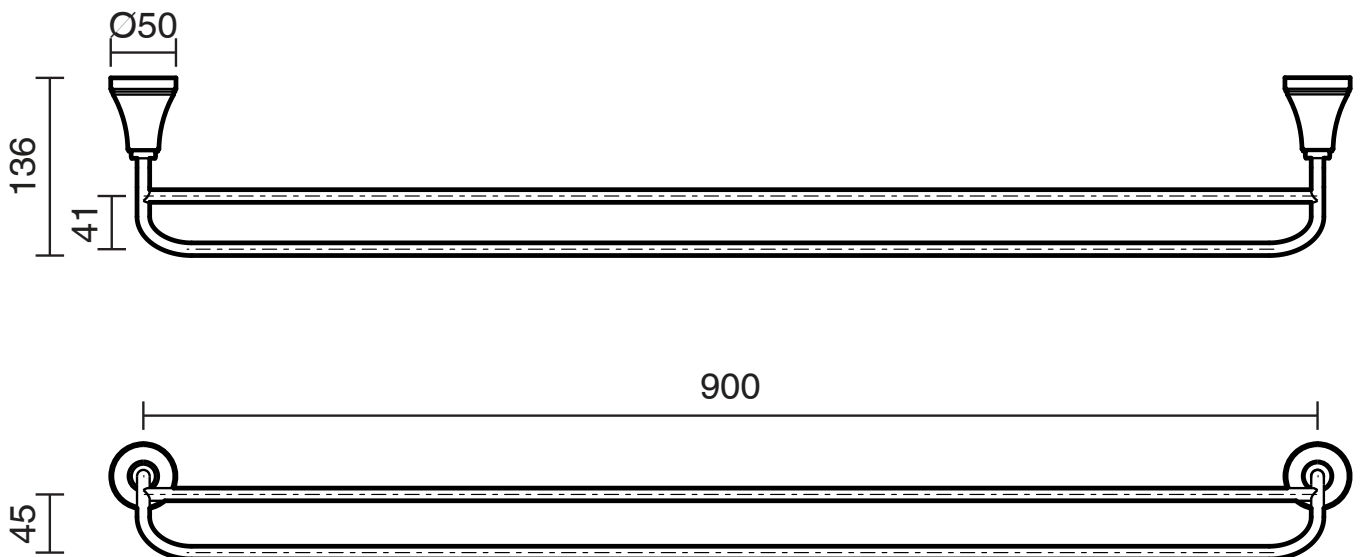

KADO

Kado Era Double Towel Rail 900mm Brass Gold

9507722

SPECIFICATIONS

Recommended Use	Domestic, Hotel & Commercial
Colour	Brass Gold
Material	Zinc/Steel

WARRANTY

Replacement Only - Domestic Use	10 Years
Parts Replacement Only	12 Months

Please refer to Warranty Page for full Terms and Conditions

Dimensions are nominal measurements only.

CLEANING RECOMMENDATIONS:

We recommend the use of soapy water or approved cleaners. This product should not be cleaned with abrasive materials. Damage caused by any improper treatment is not covered by the product warranty. Refer to Warranty Conditions

Disclaimer: Products in this specification manual must by regulation be installed by licensed and registered trade people. The manufacturer/distributor reserves the right to vary specifications or delete models from their range without prior notification. Dimensions are nominal measurements only. Dimensions and set-outs listed are correct at time of publication however the manufacturer/distributor takes no responsibility for printing errors.

Published 12/10/2023

To see the complete Kado range go to
www.reece.com.au