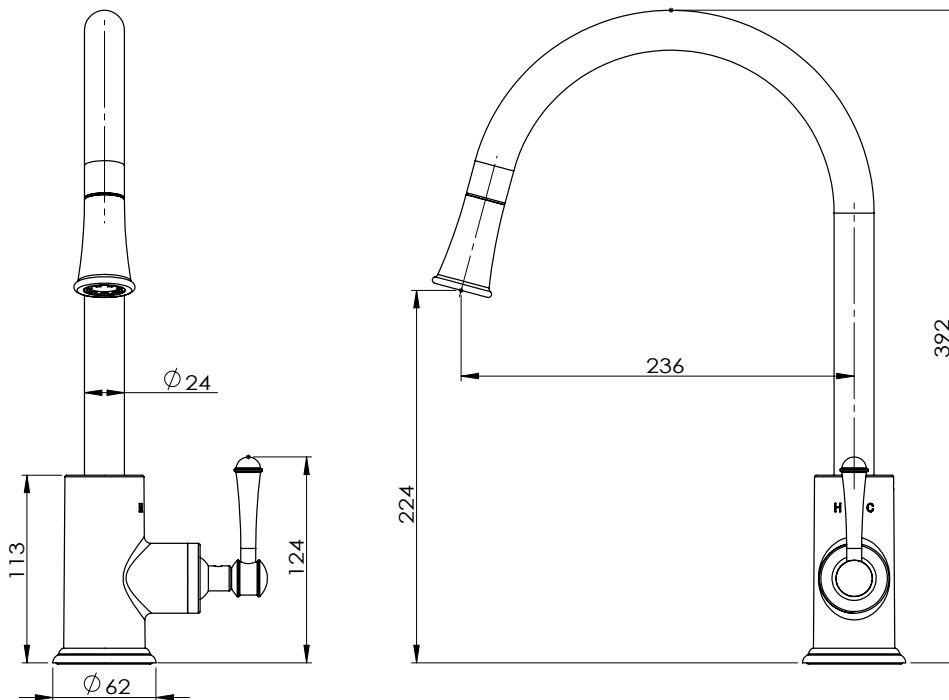

Posh Canterbury Pull Out Sink Mixer Matte Black (4 Star)

9511242

SPECIFICATIONS

Recommended Use	Domestic, Hotel & Commercial
Colour	Matte Black
Finish	Matte
Material	Brass
Recommended Pressure Range	150-500 kPa
Maximum Continuous Working Temperature	80 deg C
Suitable for Storage Tank Hot Water	Yes
Suitable for Continuous Flow Hot Water	Yes
Suitable for Gravity Feed Hot Water	No

WARRANTY

Warranty - Domestic Use	10 Years
Spare Parts & Labour	12 Months

Please refer to Warranty Page for full Terms and Conditions

Dimensions are nominal measurements only.

CLEANING RECOMMENDATIONS:

We recommend the use of soapy water or approved cleaners. This product should not be cleaned with abrasive materials. Damage caused by any improper treatment is not covered by the product warranty. Refer to Warranty Conditions

Disclaimer: Products in this specification manual must by regulation be installed by licensed and registered trade people. The manufacturer/distributor reserves the right to vary specifications or delete models from their range without prior notification. Dimensions are nominal measurements only. Dimensions and set-outs listed are correct at time of publication however the manufacturer/distributor takes no responsibility for printing errors.

Published 02/03/2022