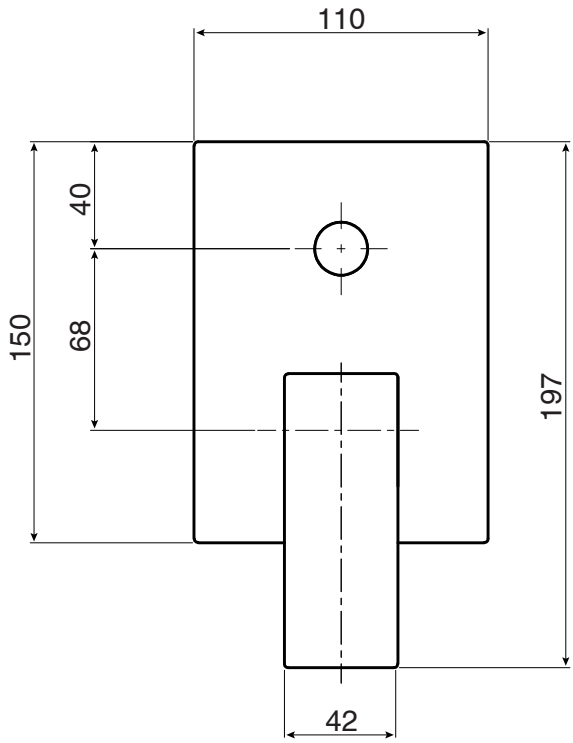

Mizu Bloc MK2 Shower Mixer with Diverter Chrome

SPECIFICATIONS	
Recommended Use	Domestic, Hotel & Commercial
Colour	Chrome
Colour Availability	Chrome, Matte Black
Recommended Pressure Range	150 - 500kPa
Max Continuous Working Pressure	500kPa
Max Continuous Working Temperature	80°C
Suitable for Storage Tank Hot Water	Yes
Suitable for Continuous Flow Hot Water	Yes
Suitable for Gravity Feed Hot Water	Yes
<i>Hot and Cold water inlet pressure should be equal</i>	
WARRANTY	
Warranty - Domestic Use	10 Years
Spare Parts & Labour	12 Months
<i>Please refer to Warranty Page for full Terms and Conditions</i>	

Dimensions are nominal measurements only.

Disclaimer: Products in this specification manual must by regulation be installed by licensed and registered trade people. The manufacturer/distributor reserves the right to vary specifications or delete models from their range without prior notification. Dimensions are nominal measurements only. Dimensions and set-outs listed are correct at time of publication however the manufacturer/distributor takes no responsibility for printing errors.
Published 22/01/2018