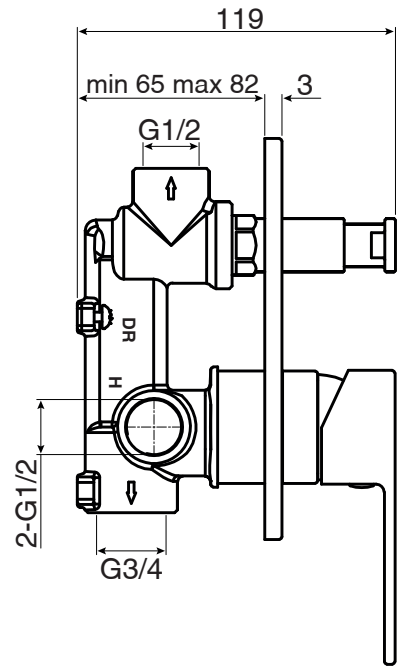

Mizu Bloc MK2 Shower Mixer with Diverter Chrome

SPECIFICATIONS	
Recommended Use	Domestic, Hotel & Commercial
Colour	Chrome
Colour Availability	Chrome, Matte Black
Recommended Pressure Range	150 - 500kPa
Max Continuous Working Pressure	500kPa
Max Continuous Working Temperature	80°C
Suitable for Storage Tank Hot Water	Yes
Suitable for Continuous Flow Hot Water	Yes
Suitable for Gravity Feed Hot Water	Yes
<i>Hot and Cold water inlet pressure should be equal</i>	
WARRANTY	
Warranty - Domestic Use	10 Years
Spare Parts & Labour	12 Months
<i>Please refer to Warranty Page for full Terms and Conditions</i>	

Dimensions are nominal measurements only.

Disclaimer: Products in this specification manual must by regulation be installed by licensed and registered trade people. The manufacturer/distributor reserves the right to vary specifications or delete models from their range without prior notification. Dimensions are nominal measurements only. Dimensions and set-outs listed are correct at time of publication however the manufacturer/distributor takes no responsibility for printing errors.
Published 22/01/2018