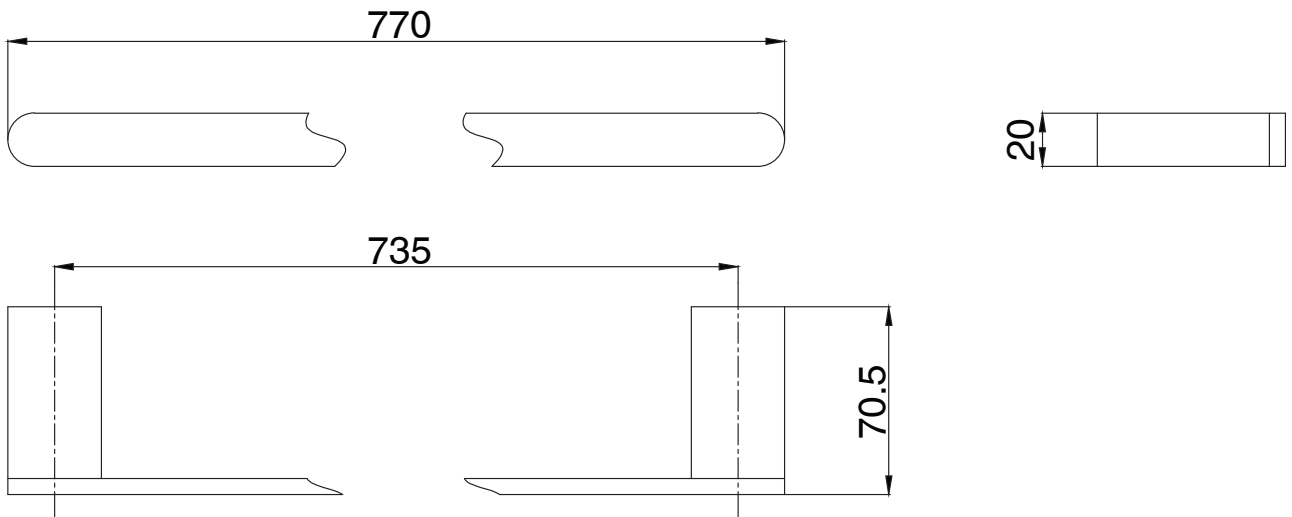

Mizu Soothe Single Towel Rail 750mm Brushed Gunmetal

2265127

SPECIFICATIONS

Recommended Use	Domestic;Hotel;Commercial
Colour Finish	Brushed Gunmetal
Primary Material	Zinc

WARRANTY

Replacement Only - Domestic Use (Years)	10
Parts Replacement Only (Years)	1

Please refer to Warranty Page for full Terms and Conditions

Dimensions are nominal measurements only.

CLEANING RECOMMENDATIONS:

We recommend the use of soapy water or approved cleaners. This product should not be cleaned with abrasive materials. Damage caused by any improper treatment is not covered by the product warranty. Refer to Warranty Conditions

Disclaimer: Products in this specification manual must by regulation be installed by licensed and registered trade people. The manufacturer/distributor reserves the right to vary specifications or delete models from their range without prior notification. Dimensions are nominal measurements only. Dimensions and set-outs listed are correct at time of publication however the manufacturer/distributor takes no responsibility for printing errors.

Published 25/11/2024

To see the complete Mizu range go to www.reece.com.au