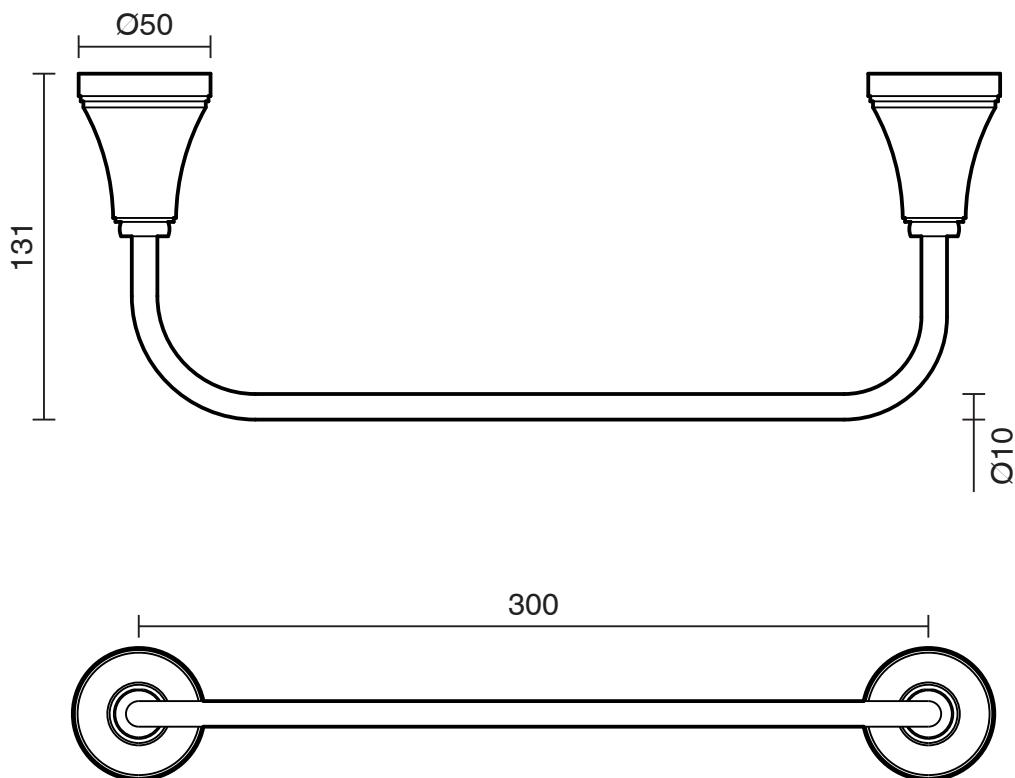

KADO

Kado Era Single Towel Rail 300mm Brushed Nickel

9512109

SPECIFICATIONS

Recommended Use	Domestic, Hotel & Commercial
Colour	Brushed Nickel
Material	Zinc/Steel

WARRANTY

Replacement Only - Domestic Use	10 Years
Parts Replacement Only	12 Months

Please refer to Warranty Page for full Terms and Conditions

Dimensions are nominal measurements only.

CLEANING RECOMMENDATIONS:

We recommend the use of soapy water or approved cleaners. This product should not be cleaned with abrasive materials. Damage caused by any improper treatment is not covered by the product warranty. Refer to Warranty Conditions

Disclaimer: Products in this specification manual must by regulation be installed by licensed and registered trade people. The manufacturer/distributor reserves the right to vary specifications or delete models from their range without prior notification. Dimensions are nominal measurements only. Dimensions and set-outs listed are correct at time of publication however the manufacturer/distributor takes no responsibility for printing errors.

Published 12/10/2023

To see the complete Kado range go to www.reece.com.au