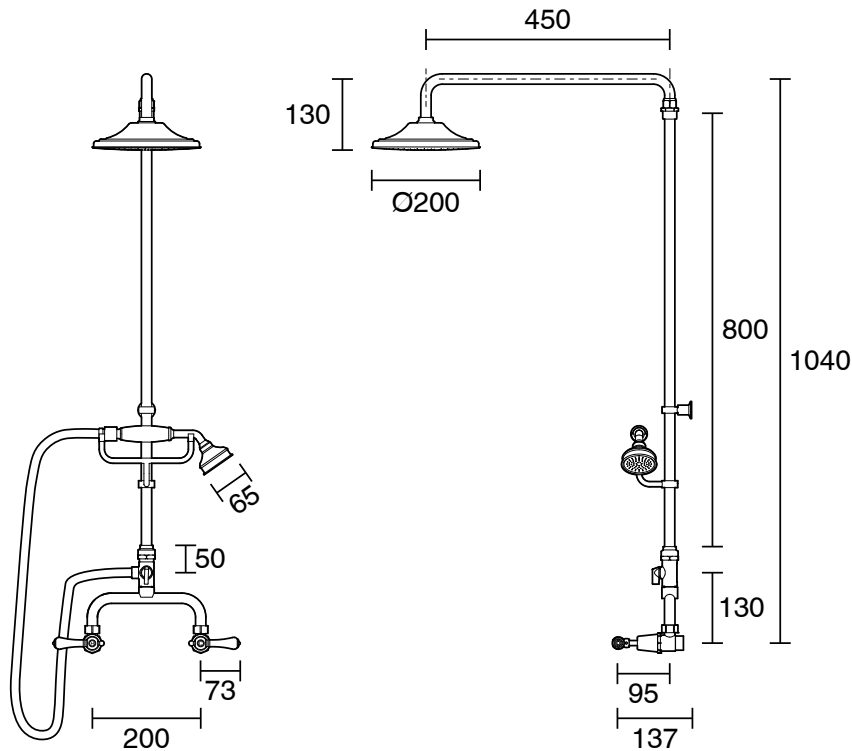

KADO

Kado Era Exposed Twin Telephone Shower Set Lever Porcelain Handle Chrome (3 Star)

9507743

SPECIFICATIONS

Recommended Use	Domestic, Hotel & Commercial
Colour	Chrome with Porcelain Handles
Finish	Polished
Material	DR Brass
Recommended Pressure Range	150 - 500 kPa
Maximum Continuous Working Temperature	80 deg C
Suitable for Storage Tank Hot Water	Yes
Suitable for Continuous Flow Hot Water	Yes
Suitable for Gravity Feed Hot Water	No

WARRANTY

Warranty - Domestic Use	10 Years
Spare Parts & Labour	12 Months

Please refer to Warranty Page for full Terms and Conditions

Dimensions are nominal measurements only.

CLEANING RECOMMENDATIONS:

We recommend the use of soapy water or approved cleaners. This product should not be cleaned with abrasive materials. Damage caused by any improper treatment is not covered by the product warranty. Refer to Warranty Conditions

Disclaimer: Products in this specification manual must by regulation be installed by licensed and registered trade people. The manufacturer/distributor reserves the right to vary specifications or delete models from their range without prior notification. Dimensions are nominal measurements only. Dimensions and set-outs listed are correct at time of publication however the manufacturer/distributor takes no responsibility for printing errors.

Published 12/10/2023

To see the complete Kado range go to www.reece.com.au