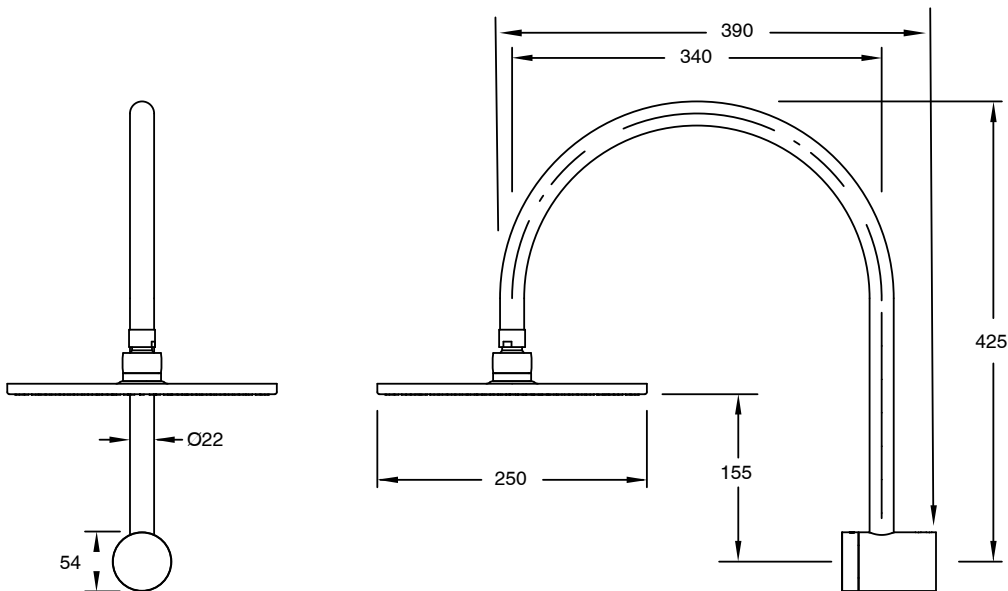

Milli Mood Edit Hi-Rise Shower Curved with 250mm Shower Head PVD Brushed Nickel (3 Star)

9511655

SPECIFICATIONS

Recommended Use	Domestic;Hotel;Commercial
Colour Finish	Brushed Nickel
Primary Material	DR Brass
Recommended Pressure Range	150 - 500 kPa as per AS3500
Max Continuous Working Temperature (deg C)	65
Min Continuous Working Temperature (deg C)	5
Hot Water Unit Suitability	Storage Tank;Continuous Flow

WARRANTY

Warranty - Domestic Use (Years)	15
Spare Parts & Labour (Years)	1

Please refer to Warranty Page for full Terms and Conditions

Dimensions are nominal measurements only.

CLEANING RECOMMENDATIONS:

We recommend the use of soapy water or approved cleaners. This product should not be cleaned with abrasive materials. Damage caused by any improper treatment is not covered by the product warranty. Refer to Warranty Conditions

Disclaimer: Products in this specification manual must by regulation be installed by licensed and registered trade people. The manufacturer/distributor reserves the right to vary specifications or delete models from their range without prior notification. Dimensions are nominal measurements only. Dimensions and set-outs listed are correct at time of publication however the manufacturer/distributor takes no responsibility for printing errors.

Published 17/03/2025

To see the complete Milli range go to www.reece.com.au