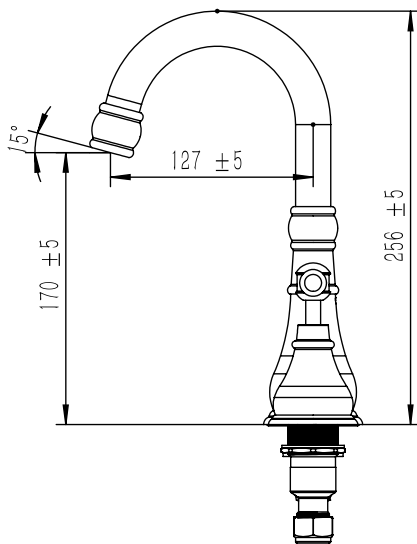

Milli

Milli Voir Gooseneck Basin Set Lever Brushed Gold (4 Star)

2266265

SPECIFICATIONS

Recommended Use	Domestic, Hotel & Commercial
Colour	Brushed Gold
Material	DR Brass
Recommended Pressure Range	150 - 500 kPa
Maximum Continuous Working Temperature	80 deg C
Suitable for Storage Tank Hot Water	Yes
Suitable for Continuous Flow Hot Water	Yes
Suitable for Gravity Feed Hot Water	No

WARRANTY

Warranty - Domestic Use	15 Years
Spare Parts & Labour	12 Months

Please refer to Warranty Page for full Terms and Conditions