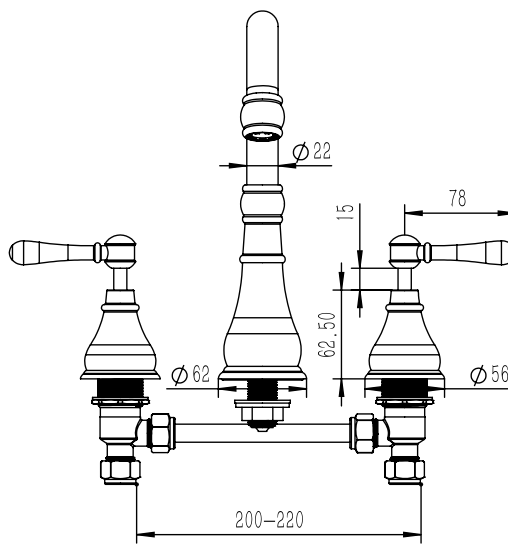

Milli

Milli Voir Gooseneck Basin Set Lever Brushed Gold (4 Star)

2266265

SPECIFICATIONS

Recommended Use	Domestic, Hotel & Commercial
Colour	Brushed Gold
Material	DR Brass
Recommended Pressure Range	150 - 500 kPa
Maximum Continuous Working Temperature	80 deg C
Suitable for Storage Tank Hot Water	Yes
Suitable for Continuous Flow Hot Water	Yes
Suitable for Gravity Feed Hot Water	No

WARRANTY

Warranty - Domestic Use	15 Years
Spare Parts & Labour	12 Months

Please refer to Warranty Page for full Terms and Conditions