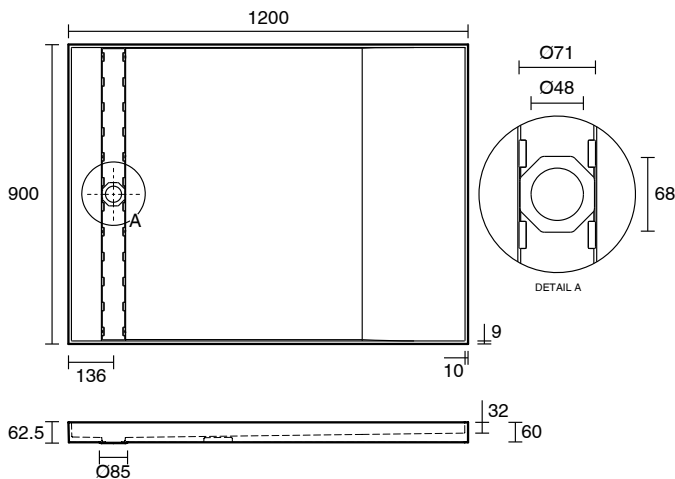

Posh Solus Tile Over Shower Tray with 1140mm Long Rear Stainless Steel Tile Insert Channel Suits Tiles 9mm and up (For 3 Wall / Alcove Install) 900mm x 1200mm

9512262

SPECIFICATIONS

Recommended Use	Domestic, Hotel & Commercial
Shower Base Colour	Grey
Shower Base Material	SMC
Shower Grate Material	Stainless Steel (316 Grade)
Waste Position	Centre Rear
Shower Base Waste Size	50 mm
Weight of Shower Base	22 kg
Usage	Alcove Install

WARRANTY

Warranty - Domestic Use	10 Years
Spare Parts & Labour	12 Months

Please refer to Warranty Page for full Terms and Conditions

Dimensions are nominal measurements only.

CLEANING RECOMMENDATIONS:

We recommend the use of soapy water or approved cleaners. This product should not be cleaned with abrasive materials. Damage caused by any improper treatment is not covered by the product warranty. Refer to Warranty Conditions

Disclaimer: Products in this specification manual must by regulation be installed by licensed and registered trade people. The manufacturer/distributor reserves the right to vary specifications or delete models from their range without prior notification. Dimensions are nominal measurements only. Dimensions and set-outs listed are correct at time of publication however the manufacturer/distributor takes no responsibility for printing errors.

Published 31/07/2023

To see the complete Posh range go to
www.reece.com.au