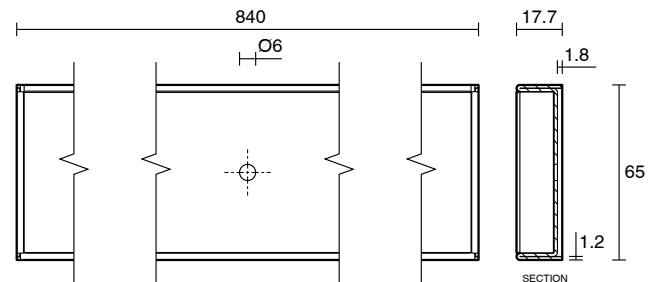

Posh Solus Tile Over Shower Tray with 1140mm Long Rear Stainless Steel Tile Insert Channel Suits Tiles 9mm and up (For 3 Wall / Alcove Install) 900mm x 1200mm

9512262

SPECIFICATIONS

Recommended Use	Domestic, Hotel & Commercial
Shower Base Colour	Grey
Shower Base Material	SMC
Shower Grate Material	Stainless Steel (316 Grade)
Waste Position	Centre Rear
Shower Base Waste Size	50 mm
Weight of Shower Base	22 kg
Usage	Alcove Install

WARRANTY

Warranty - Domestic Use	10 Years
Spare Parts & Labour	12 Months

Please refer to Warranty Page for full Terms and Conditions

Dimensions are nominal measurements only.

CLEANING RECOMMENDATIONS:

We recommend the use of soapy water or approved cleaners. This product should not be cleaned with abrasive materials. Damage caused by any improper treatment is not covered by the product warranty. Refer to Warranty Conditions

Disclaimer: Products in this specification manual must by regulation be installed by licensed and registered trade people. The manufacturer/distributor reserves the right to vary specifications or delete models from their range without prior notification. Dimensions are nominal measurements only. Dimensions and set-outs listed are correct at time of publication however the manufacturer/distributor takes no responsibility for printing errors.

Published 31/07/2023

To see the complete Posh range go to
www.reece.com.au