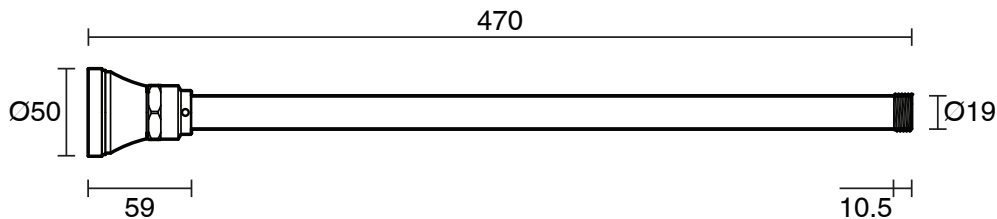

KADO

Kado Era Ceiling Shower Arm 470mm Chrome (4 Star)

4200391

SPECIFICATIONS

Recommended Use	Domestic, Hotel & Commercial
Colour	Chrome
Finish	Polished
Material	DR Brass
Recommended Pressure Range	150 - 500 kPa
Maximum Continuous Working Temperature	80 deg C
Suitable for Storage Tank Hot Water	Yes
Suitable for Continuous Flow Hot Water	Yes
Suitable for Gravity Feed Hot Water	No

WARRANTY

Warranty - Domestic Use	10 Years
Spare Parts & Labour	12 Months

Please refer to Warranty Page for full Terms and Conditions