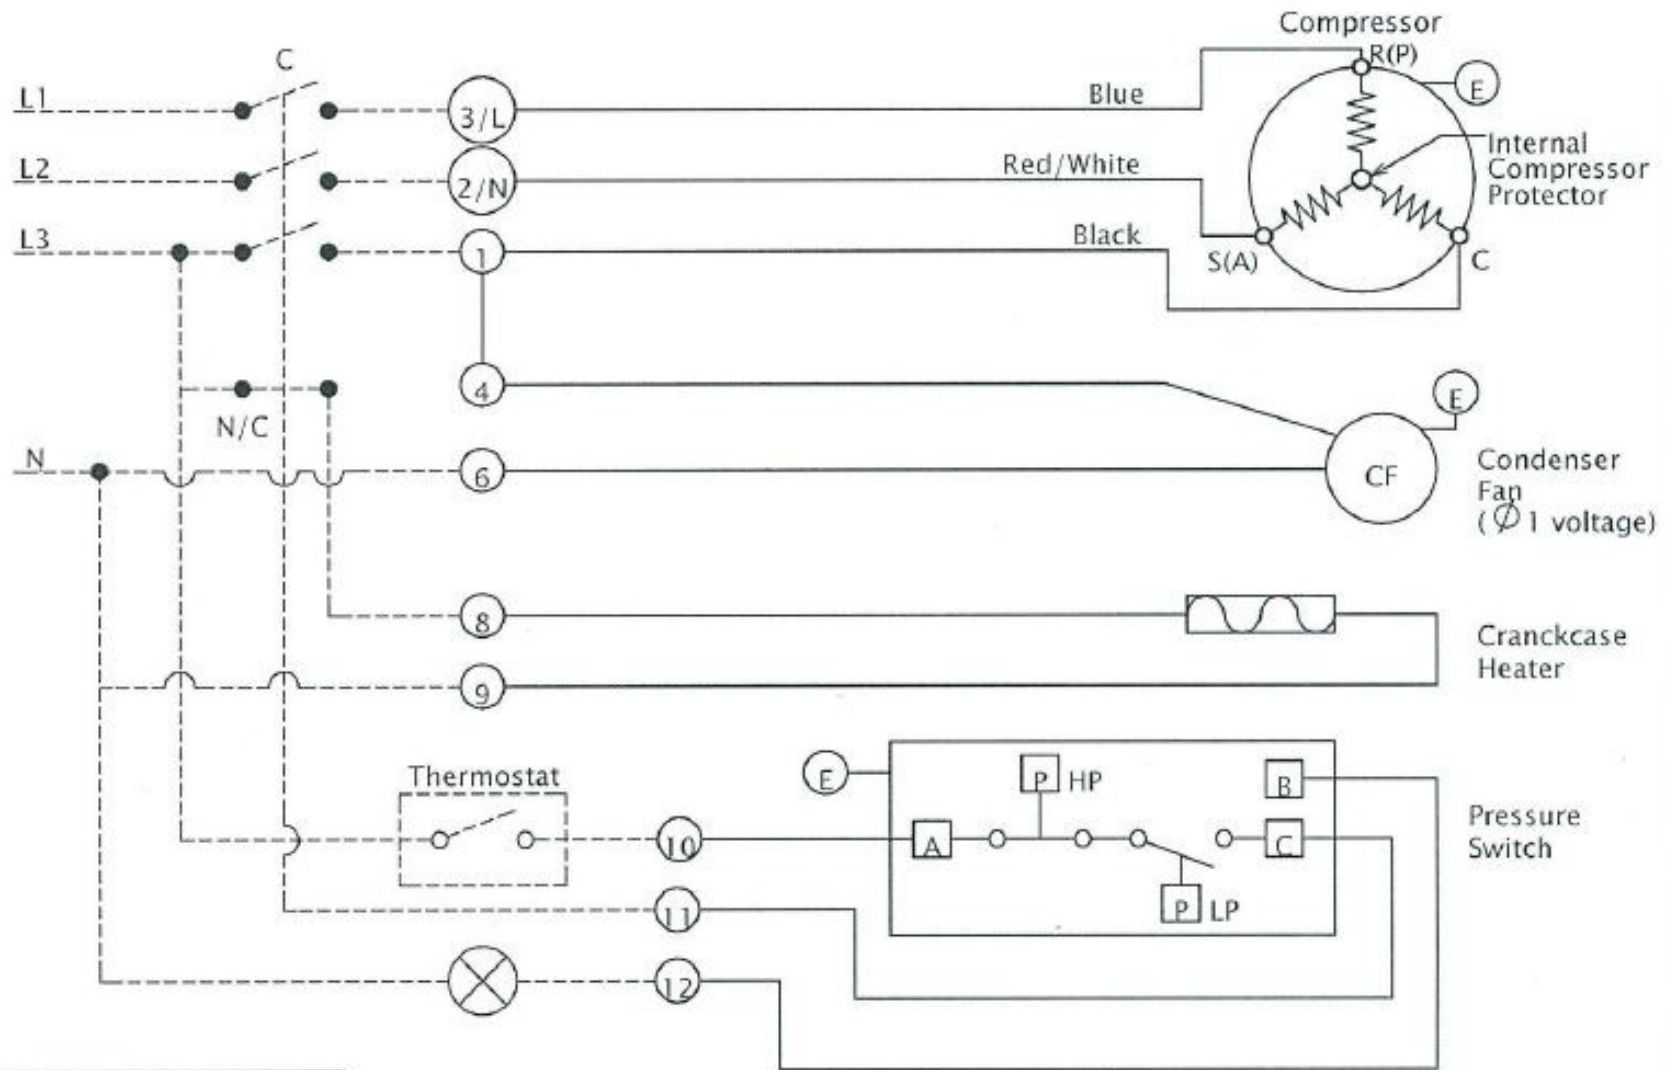

MODEL TFH SINGLE FAN (TRI) WITH SINGLE PHASE TEM FAN

- - Terminal Number
- - Suggested Field Wiring
- C - Contactor
- ⊗ - Fault Lamp

Note :

Crankcase heater is self regulating so switching off during compressor operation is not mandatory. Condenser fan supply with single phase voltage.