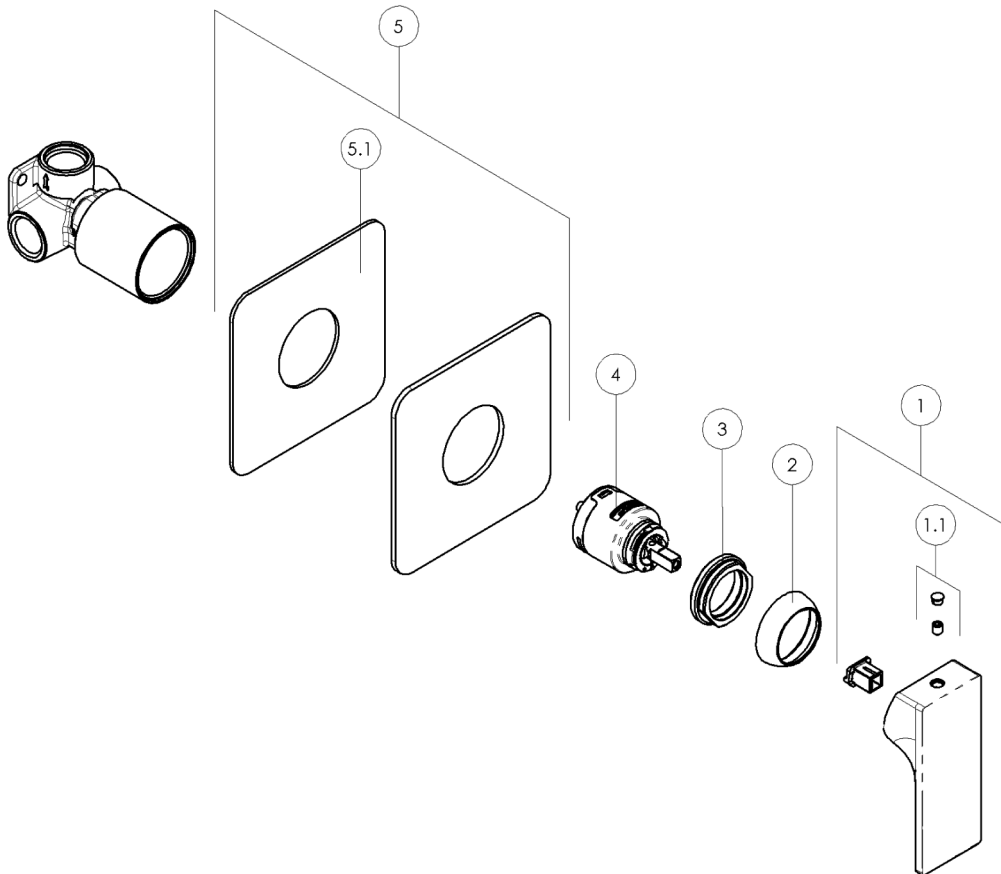

Milli

Milli Zato Shower Mixer Matte Black

2269834

No.	Description	Code
1	Single Control Lever (Matte Black)	-RLE187/88BM
1.1	Index Button	-RTAK0001
2	Nobili Cartridge Cover Ring Nut	-RGH218/25BM
3	Nobili Cartridge Fixing Ring Nut	9506347
4	Cartridge 35cm	-RCR352
5	Cover Plate (Matte Black)	-RRO131/15BM
5.1	Gasket For Cover Plate	-RGU90029