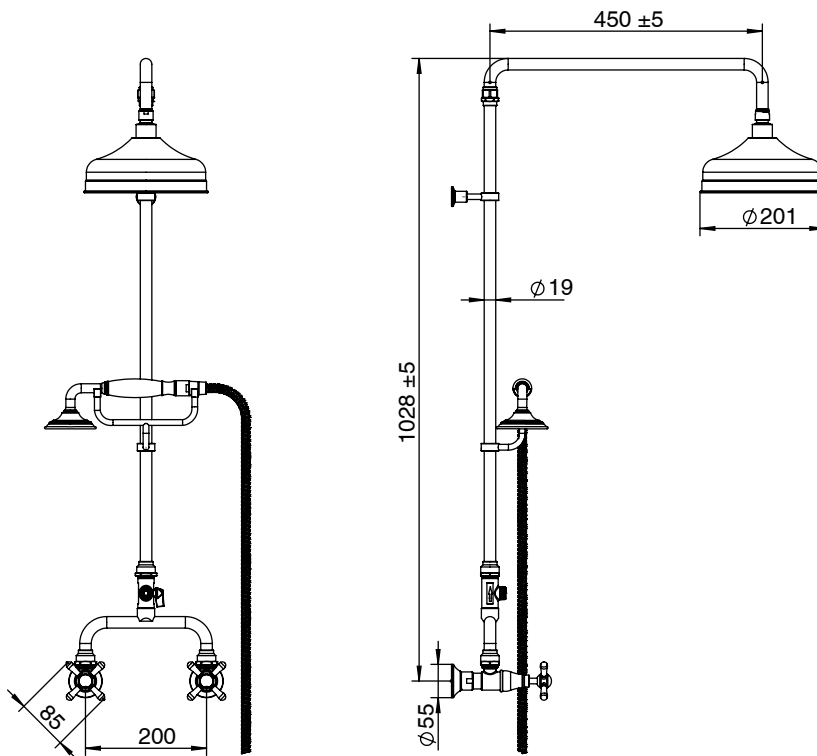

Milli Monument Edit Exposed Twin Telephone Shower Set Cross Handles Brushed Gold (3 Star)

2266231

SPECIFICATIONS

Recommended Use	Domestic, Hotel & Commercial
Colour	Brushed Gold
Material	DR Brass
Recommended Pressure Range	150 - 500 kPa
Maximum Continuous Working Temperature	80 deg C
Suitable for Storage Tank Hot Water	Yes
Suitable for Continuous Flow Hot Water	Yes
Suitable for Gravity Feed Hot Water	No

WARRANTY

Warranty - Domestic Use	15 Years
Spare Parts & Labour	12 Months

Please refer to Warranty Page for full Terms and Conditions

Dimensions are nominal measurements only.

CLEANING RECOMMENDATIONS:

We recommend the use of soapy water or approved cleaners. This product should not be cleaned with abrasive materials. Damage caused by any improper treatment is not covered by the product warranty. Refer to Warranty Conditions

Disclaimer: Products in this specification manual must by regulation be installed by licensed and registered trade people. The manufacturer/distributor reserves the right to vary specifications or delete models from their range without prior notification. Dimensions are nominal measurements only. Dimensions and set-outs listed are correct at time of publication however the manufacturer/distributor takes no responsibility for printing errors.

Published 12/10/2023

To see the complete Milli range go to www.reece.com.au