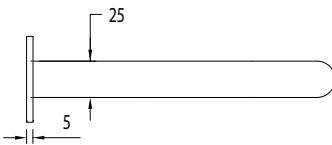

Milli Pure Wall Bath Hostess System 200mm with Diamond Textured Handle

SPECIFICATIONS

Recommended Use	Domestic, Commercial, Hotel
Colour Variations	Chrome, Matte Black, Brushed Nickel, Brushed Gunmetal
Recommended Pressure Range	300 - 500Kpa
Max Continuous Working Pressure	500Kpa
Max Continuous Working Temperature	65 deg. C
Suitable for Storage Tank Hot Water	Yes
Suitable for Continuous Flow Hot Water	Yes
Suitable for Gravity Feed Hot Water	No

WARRANTY

Warranty - Domestic Use	15 Years
Spare Parts	1 Year
Labour	1 Year

Please refer to Warranty Page for full Terms and Conditions

Dimensions are nominal measurements only.

Disclaimer: Products in this specification manual must by regulation be installed by licensed and registered trade people. The manufacturer/distributor reserves the right to vary specifications or delete models from their range without prior notification. Dimensions are nominal measurements only. Dimensions and set-outs listed are correct at time of publication however the manufacturer/distributor takes no responsibility for printing errors.

Published 22/08/2019

To see the complete Milli range go to
www.reece.com.au/bathrooms