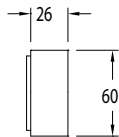

Milli Pure Wall Bath Hostess System 200mm with Diamond Textured Handle

SPECIFICATIONS

Recommended Use	Domestic, Commercial, Hotel
Colour Variations	Chrome, Matte Black, Brushed Nickel, Brushed Gunmetal
Recommended Pressure Range	300 - 500Kpa
Max Continuous Working Pressure	500Kpa
Max Continuous Working Temperature	65 deg. C
Suitable for Storage Tank Hot Water	Yes
Suitable for Continuous Flow Hot Water	Yes
Suitable for Gravity Feed Hot Water	No

WARRANTY

Warranty - Domestic Use	15 Years
Spare Parts	1 Year
Labour	1 Year

Please refer to Warranty Page for full Terms and Conditions