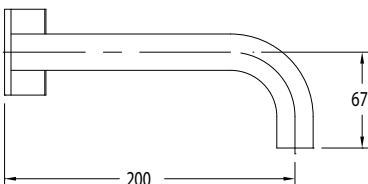

Milli Pure Wall Bath Hostess System 200mm with Diamond Textured Handle

SPECIFICATIONS

Recommended Use	Domestic, Commercial, Hotel
Colour Variations	Chrome, Matte Black, Brushed Nickel, Brushed Gunmetal
Recommended Pressure Range	300 - 500Kpa
Max Continuous Working Pressure	500Kpa
Max Continuous Working Temperature	65 deg. C
Suitable for Storage Tank Hot Water	Yes
Suitable for Continuous Flow Hot Water	Yes
Suitable for Gravity Feed Hot Water	No

WARRANTY

Warranty - Domestic Use	15 Years
Spare Parts	1 Year
Labour	1 Year

Please refer to Warranty Page for full Terms and Conditions

Dimensions are nominal measurements only.

Disclaimer: Products in this specification manual must by regulation be installed by licensed and registered trade people. The manufacturer/distributor reserves the right to vary specifications or delete models from their range without prior notification. Dimensions are nominal measurements only. Dimensions and set-outs listed are correct at time of publication however the manufacturer/distributor takes no responsibility for printing errors.

Published 22/08/2019

To see the complete Milli range go to
www.reece.com.au/bathrooms