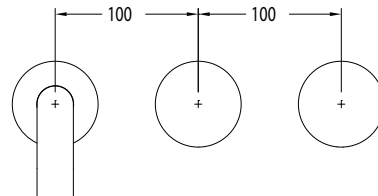

Milli Pure Wall Bath Hostess System 200mm with Diamond Textured Handle

SPECIFICATIONS

Recommended Use	Domestic, Commercial, Hotel
Colour Variations	Chrome, Matte Black, Brushed Nickel, Brushed Gunmetal
Recommended Pressure Range	300 - 500Kpa
Max Continuous Working Pressure	500Kpa
Max Continuous Working Temperature	65 deg. C
Suitable for Storage Tank Hot Water	Yes
Suitable for Continuous Flow Hot Water	Yes
Suitable for Gravity Feed Hot Water	No

WARRANTY

Warranty - Domestic Use	15 Years
Spare Parts	1 Year
Labour	1 Year

Please refer to Warranty Page for full Terms and Conditions

Dimensions are nominal measurements only.

Disclaimer: Products in this specification manual must by regulation be installed by licensed and registered trade people. The manufacturer/distributor reserves the right to vary specifications or delete models from their range without prior notification. Dimensions are nominal measurements only. Dimensions and set-outs listed are correct at time of publication however the manufacturer/distributor takes no responsibility for printing errors.

Published 22/08/2019

To see the complete Milli range go to
www.reece.com.au/bathrooms