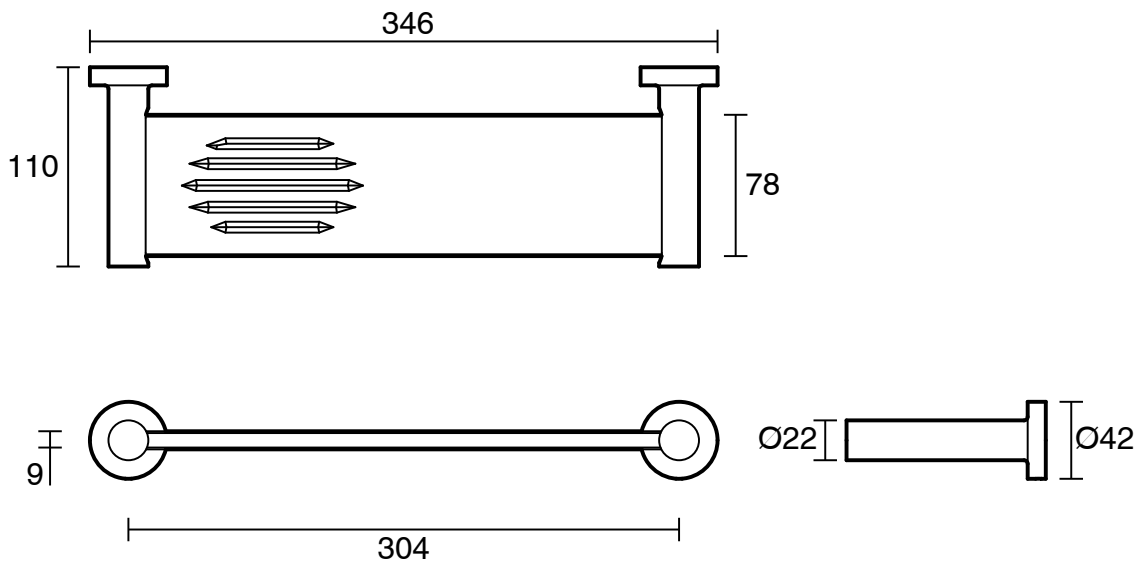

SUSSEX

Sussex Scala Shower Shelf LUX PVD Matte Opium Black

2267024

SPECIFICATIONS	
Recommended Use	Residential;Commercial
Colour Finish	Matte Opium Black
Primary Material	Brass
WARRANTY	
Residential Use (Years)	40
Commercial Use (Years)	10
<i>Please refer to Sussex Warranty page for full Terms and Conditions</i>	

Disclaimer: Products in this specification manual must by regulation be installed by licensed and registered trade people. The manufacturer/distributor reserves the right to vary specifications or delete models from their range without prior notification. Dimensions are nominal measurements only. Dimensions and set-outs listed are correct at time of publication however the manufacturer/distributor takes no responsibility for printing errors.